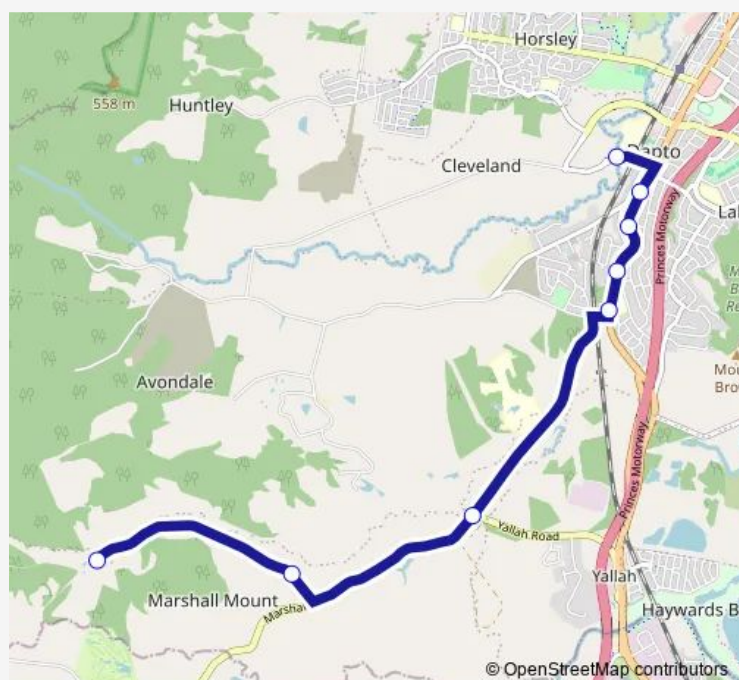

36 North Marshall Mount Rd

Marshall Mount Rd Opp Yallah Rd

Princes Hwy After Huntley Rd

Princes Hwy Opp Mt Brown Rd

320 Princes Hwy

Princes Hwy After Avondale Rd

Dapto High School, Cleveland Rd

**Route schedule**

259 North Marshall Mount Rd — Dapto High School, Cleveland Rd

Monday	07:50
Tuesday	07:50
Wednesday	07:50
Thursday	07:50
Friday	07:50
Saturday	—
Sunday	—

**Route info**

Direction: 259 North Marshall Mount Rd

Stops: 8

Trip Duration: 0 hour 15 min

S082 — North Marshall Mount Rd to Dapto Hs

S082 School Bus time schedules and route maps are available in an offline PDF at [busmaps.com](https://busmaps.com). Use the [busmaps.com](https://busmaps.com) website to see live bus times, train schedule or subway schedule, and step-by-step directions for all public transit in Wollongong