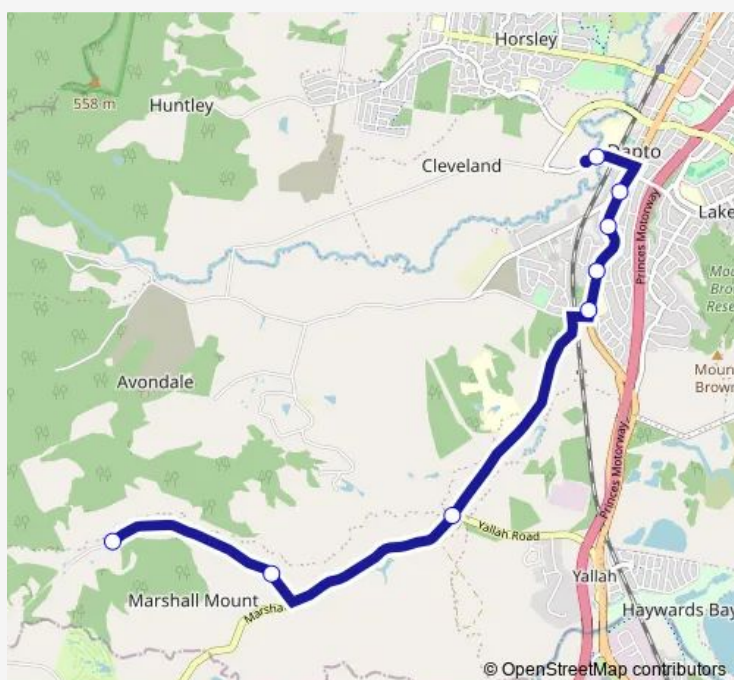

School Bus S082 North Marshall Mount Rd to Dapto Hs

[Go to website](#)

Direction

224 North Marshall Mount Rd — Dapto High School, Cleveland Rd

8 stops

[Open route schedule](#)

224 North Marshall Mount Rd

36 North Marshall Mount Rd

Marshall Mount Rd Opp Yallah Rd

Princes Hwy After Huntley Rd

Princes Hwy Opp Mt Brown Rd

320 Princes Hwy

Princes Hwy After Avondale Rd

Dapto High School, Cleveland Rd

Route schedule

224 North Marshall Mount Rd — Dapto High School, Cleveland Rd

Monday	08:05
Tuesday	08:05
Wednesday	08:05
Thursday	08:05
Friday	08:05
Saturday	—
Sunday	—

Route info

Direction: 224 North Marshall Mount Rd

Stops: 8

Trip Duration: 0 hour 15 min

S082 — North Marshall Mount Rd to Dapto Hs