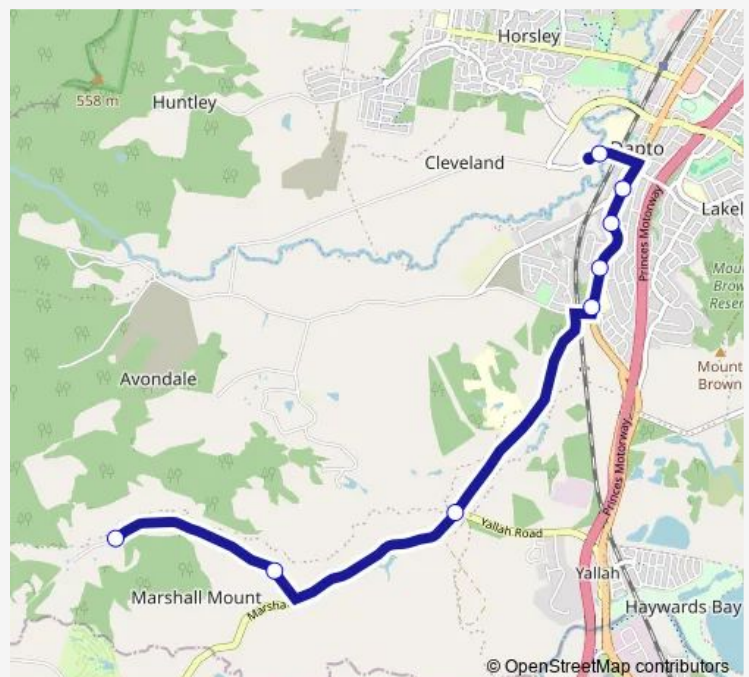

36 North Marshall Mount Rd

Marshall Mount Rd Opp Yallah Rd

Princes Hwy After Huntley Rd

Princes Hwy Opp Mt Brown Rd

320 Princes Hwy

Princes Hwy After Avondale Rd

Dapto High School, Cleveland Rd

Route schedule

224 North Marshall Mount Rd — Dapto High School, Cleveland Rd

Monday	08:05
Tuesday	08:05
Wednesday	08:05
Thursday	08:05
Friday	08:05
Saturday	—
Sunday	—

Route info

Direction: 224 North Marshall Mount Rd

Stops: 8

Trip Duration: 0 hour 15 min

S082 School Bus time schedules and route maps are available in an offline PDF at busmaps.com. Use the busmaps.com website to see live bus times, train schedule or subway schedule, and step-by-step directions for all public transit in Wollongong