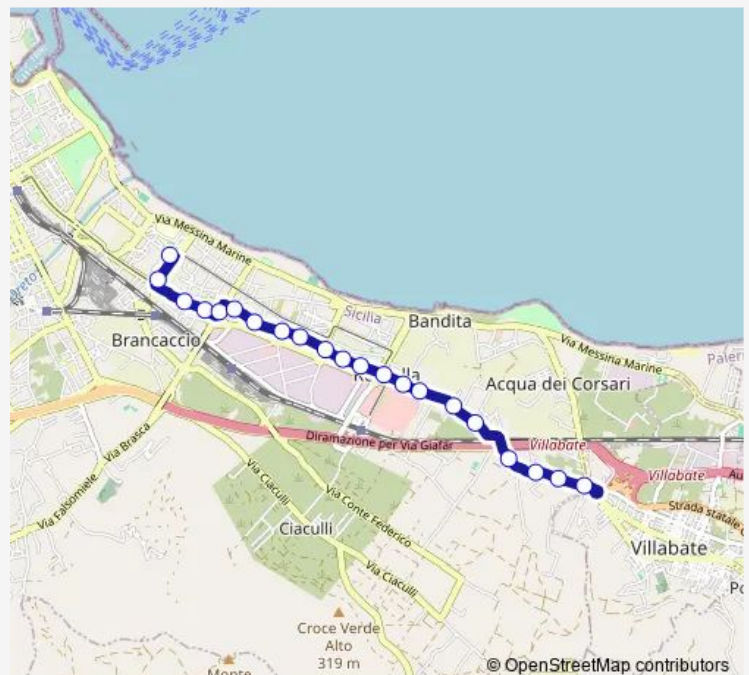

Saturday 05:40-21:00

Sunday 06:44-21:46

Route info

Direction: DEI Picciotti

Stops: 21

Trip Duration: 0 hour 23 min

Direction

M. Montagne - Figurella — DEI Picciotti

19 stops

[Open route schedule](#)

M. Montagne - Figurella

M. Montagne 2

M. Montagne 1

DEI Mille 3

DEI Mille - Vaccaro

DEI Mille - Scuola Natoli

Tuesday 05:58-21:18

Wednesday 05:58-21:18

Thursday 05:58-21:18

Friday 05:58-21:18

Saturday 05:58-21:18

Sunday 06:20-21:22

Route info

Direction: M. Montagne - Figurella