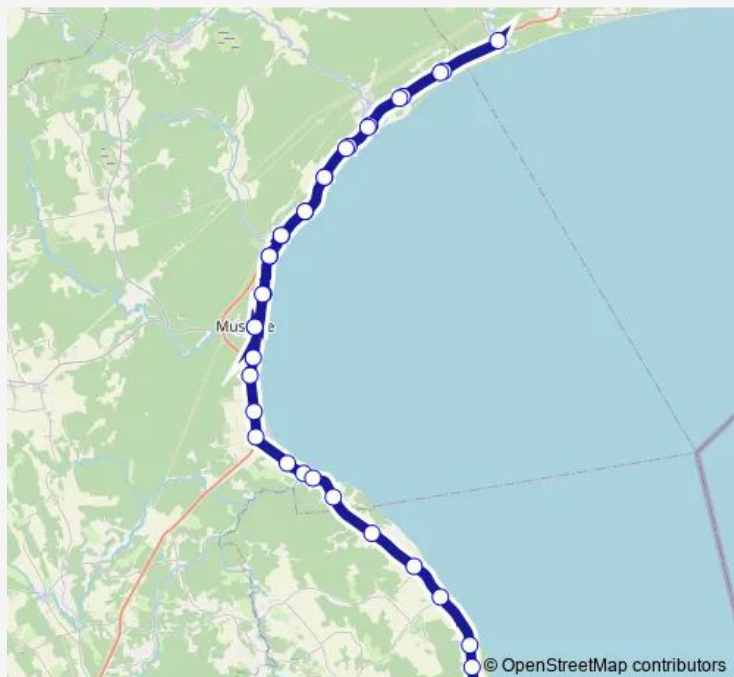

Thursday 16:25

Friday 16:25

Saturday —

Sunday —

Route info

Direction: Mustvee

Stops: 35

Trip Duration: 1 hour 17 min