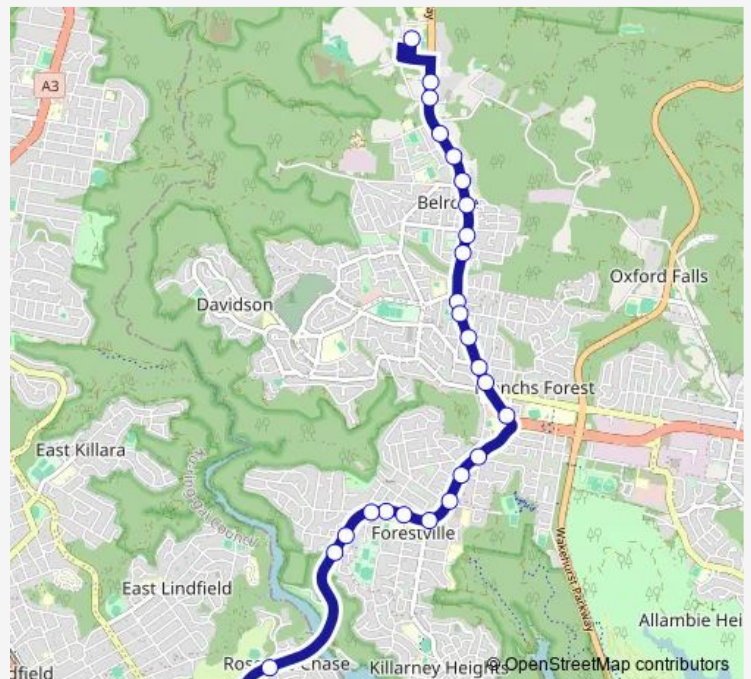

Forest Way Opp Club Belrose

Forest Way After Glen St

Forest Way Opp Bambara Oval

Forest Way Before Bowman Av

Forest Way At Adams St

Wareham Reserve, Forest Way

Forest Way Opp Forestway Shopping Centre

Warringah Rd At Maxwell Pd

Warringah Rd Opp Altona Av

Warringah Rd At Currie Rd

Warringah Rd At Starkey St

Warringah Rd At Darley St

Route schedule

Covenant Christian School, Dell St — Babbage Rd At Allan St

Monday	15:10
Tuesday	15:10
Wednesday	15:10
Thursday	15:10
Friday	15:10
Saturday	—
Sunday	—

Route info

Direction: Covenant Christian School, Dell St

Stops: 26

Trip Duration: 0 hour 28 min

226 — Covenant Christian School to Babbage Rd after Allan St

Warringah Rd At Melwood Av

Warringah Rd Before Forestville Av

Warringah Rd Opp Laurel Ch

Warringah Rd Opp Valley Rd

Warringah Rd Before Babbage Rd

Babbage Rd At Allan St

226 School Bus time schedules and route maps are available in an offline PDF at [busmaps.com](https://busmaps.com). Use the [busmaps.com](https://busmaps.com) website to see live bus times, train schedule or subway schedule, and step-by-step directions for all public transit in Sydney