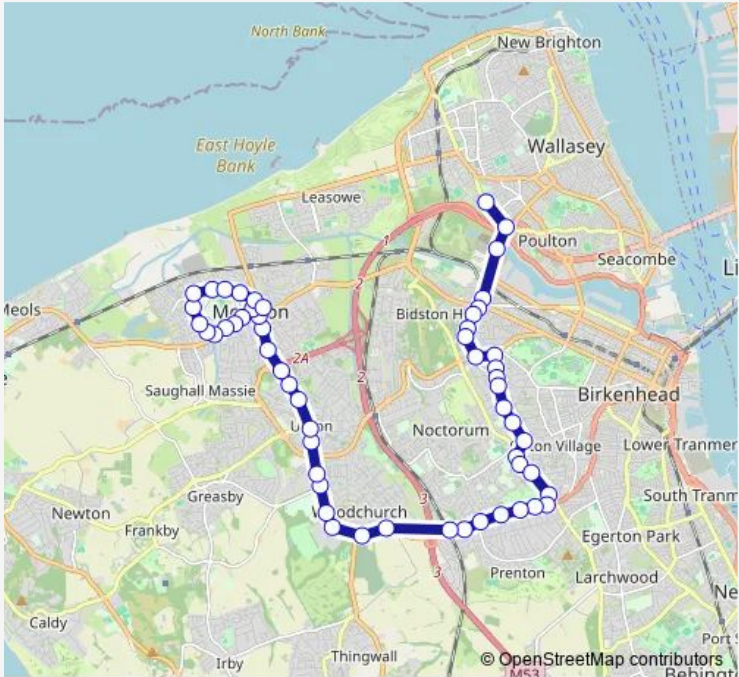

Bus 226 Breck Road / Fox Hey Road - Hoylake Road / Knutsford Road

[Go to website](#)

Direction
 Fox Hey Road — Knutsford Road

55 stops

[Open route schedule](#)

- Fox Hey Road
- Hillcrest Court
- Poulton Bridge
- Ilchester Road
- Sumner Road
- Lansdowne Road
- Flaybrick Close
- Bidston Avenue
- Tollemache Road
- Upton Road
- Tollemache Road
- Tollemache Road
- Shrewsbury Close
- Kingsmead Road
- Beresford Road
- Shrewsbury Road
- Village Road
- Hillside View
- Rose Mount
- Fairview Road
- Elm Road North

Route schedule
 Fox Hey Road — Knutsford Road

Monday	15:30
Tuesday	15:30
Wednesday	15:30
Thursday	15:30
Friday	15:30
Saturday	—
Sunday	—

Route info

Direction: Fox Hey Road

Stops: 55

Trip Duration: 0 hour 45 min

Arrowe Park Road

Arrowe Park Hospital

Pool Lane

Arrowe Brook Road

Leeswood Road

Greystoke Close

Newton Way

Upland Road

Warwick Road

M53 Motorway

Seaforth Drive

Griffin Avenue

Glebelands Road

Chadwick Street

Rossllyn Drive

Borrowdale Road