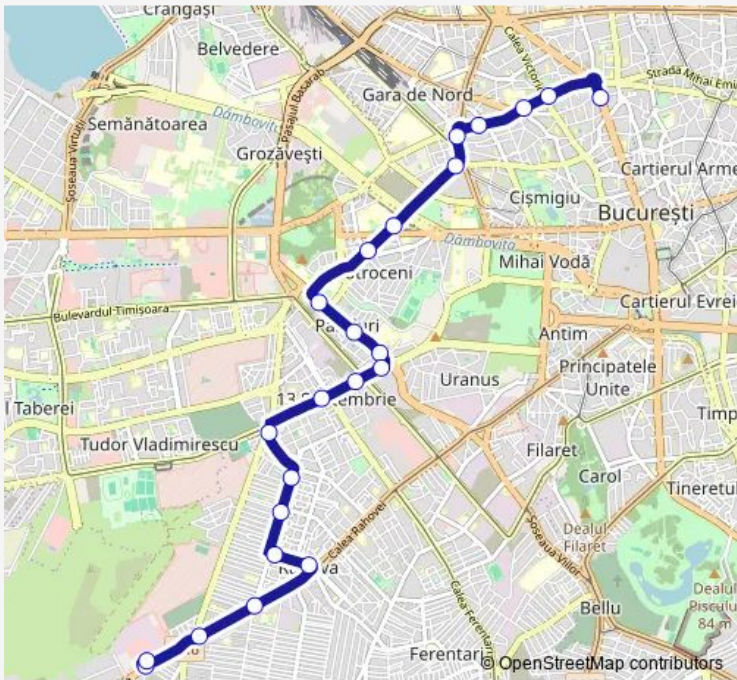

Direction
 Piata Romana — Depoul Alexandria
 23 stops
[Open route schedule](#)

- Piata Romana
- Calea Victoriei
- Biblioteca Academiei Romane
- Popa Tatu
- Mircea Vulcanescu
- Berzei
- Spitalul Universitar
- Carol Davila
- Universitatea Nationala de Aparare
- Dr. Mihai Ciuca
- Spitalul Dr. Th. Burghel
- Soseaua Panduri
- Soseaua Progresului
- Sebastian
- Calea 13 Septembrie
- Margeanului
- Complex Comercial
- Buzoieni
- Piata Rahova
- Teius
- Antiaeriana

Route schedule
 Piata Romana — Depoul Alexandria

Monday	05:32-23:02
Tuesday	05:32-23:02
Wednesday	05:32-23:02
Thursday	05:32-23:02
Friday	05:32-23:02
Saturday	05:32-23:02
Sunday	05:32-23:02

Route info
 Direction: Piata Romana
 Stops: 23
 Trip Duration: 0 hour 33 min

Depoul Alexandria

Depoul Alexandria

Direction

Depoul Alexandria — Piata Romana

22 stops

[Open route schedule](#)

Depoul Alexandria

Depoul Alexandria

Wednesday 05:00-22:30

Thursday 05:00-22:30

Friday 05:00-22:30

Saturday 05:00-22:30

Sunday 05:00-22:30

Route info

Direction: Depoul Alexandria

Stops: 22