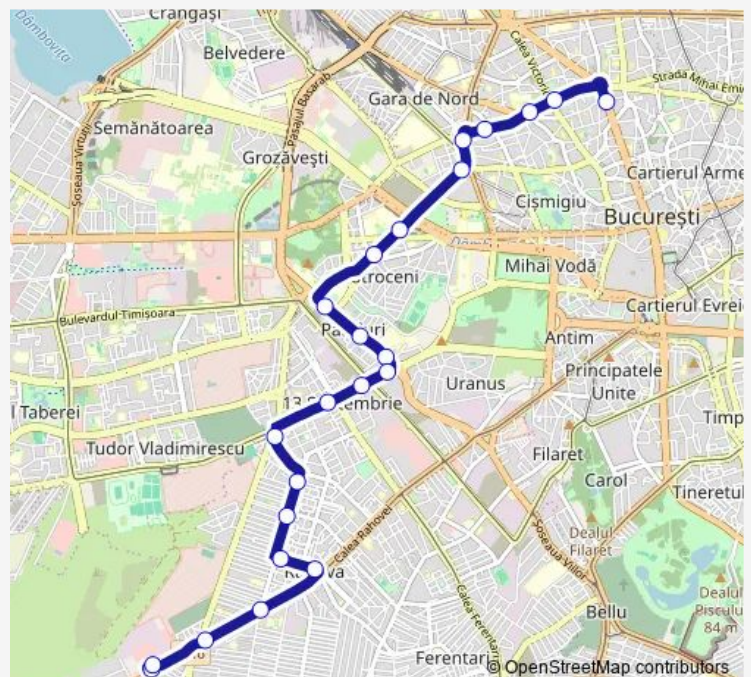

Antiaeriana

Route schedule

Piata Romana — Depoul Alexandria

Monday 05:32-23:02

Tuesday 05:32-23:02

Wednesday 05:32-23:02

Thursday 05:32-23:02

Friday 05:32-23:02

Saturday 05:32-23:02

Sunday 05:32-23:02

Route info

Direction: Piata Romana

Stops: 23

Trip Duration: 0 hour 32 min

Depoul Alexandria

Depoul Alexandria

Direction

Depoul Alexandria — Piata Romana

22 stops

[Open route schedule](#)

Depoul Alexandria

Depoul Alexandria

Antiaeriana

Teius

Arthur Verona

Piata Romana

Route schedule

Depoul Alexandria — Piata Romana

Monday 05:00-22:30

Tuesday 05:00-22:30

Wednesday 05:00-22:30

Thursday 05:00-22:30