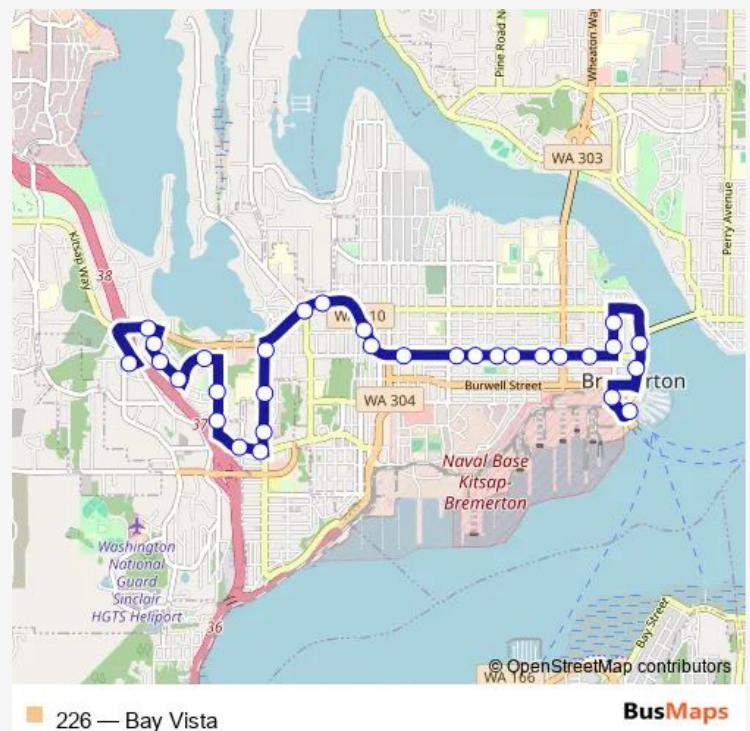

6th St. at Naval

6th St. at Hewitt

6th St. at High Ave

Route schedule

West Bremerton Transit Center (Wbtc) — Bremerton Transportation Center (Btc)

Monday 04:55-20:02

Tuesday 04:55-20:02

Wednesday 04:55-20:02

Thursday 04:55-20:02

Friday 04:55-20:02

Saturday 11:02-17:02

Sunday —

Route info

Direction: West Bremerton Transit Center (Wbtc)

Stops: 31

Trip Duration: 0 hour 23 min

6th St. at Veneta

6th St. at Chester

6th St. at Warren

6th St. at Park

Pacific at ML King Way

Pacific at 9th St.

Washington at 6th St.

Washington at 5th St.

Route info

Direction: Bremerton Transportation Center (Btc)

Stops: 29

Trip Duration: 0 hour 25 min

Russell Rd at Oyster Bay Ave

Bay Vista & Russell Rd

Bay Vista Blvd at Driftwood

Ostrich Bay at Bay Vista (Winco)