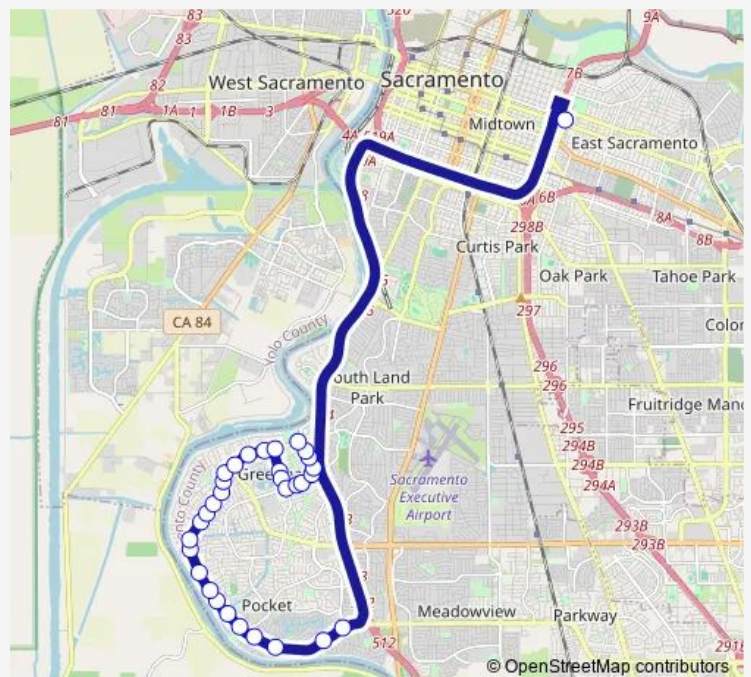

Pocket RD & River Isle WAY (Wb)

Pocket RD & Rivergate WAY (Eb)

Riverside Blvd & Pocket RD (Eb)

Riverside Blvd & Cedar River WAY (Eb)

Riverside Blvd & Buoy WAY (Eb)

Riverside Blvd & Park Riviera WAY (Eb)

Riverside Blvd & Ashore WAY (Eb)

Riverside Blvd & Galley CT (Nb)

Riverside Blvd & Park Riviera WAY 2 (Nb)

Riverside Blvd & Florin RD (Eb)

Riverside Blvd & Shoreside DR 1 (Eb)

Riverside Blvd & Shoreside DR 2 (Eb)

Route schedule

Alhambra Blvd & J ST (Nb) — Greenhaven DR & Riverside Blvd (Nb)

Monday 14:40

Tuesday 14:40

Wednesday 14:40

Thursday 14:40

Friday 14:40

Saturday —

Sunday —

Route info

Direction: Alhambra Blvd & J ST (Nb)

Stops: 32

Trip Duration: 0 hour 36 min

226 — Pocket RD - Riverside Blvd

Havenside DR & Riverside Blvd (Sb)

Havenside DR & Lakeshore CIR (Sb)

Havenside DR & Sail CT (Sb)

Gloria DR & Havenside DR (Eb)