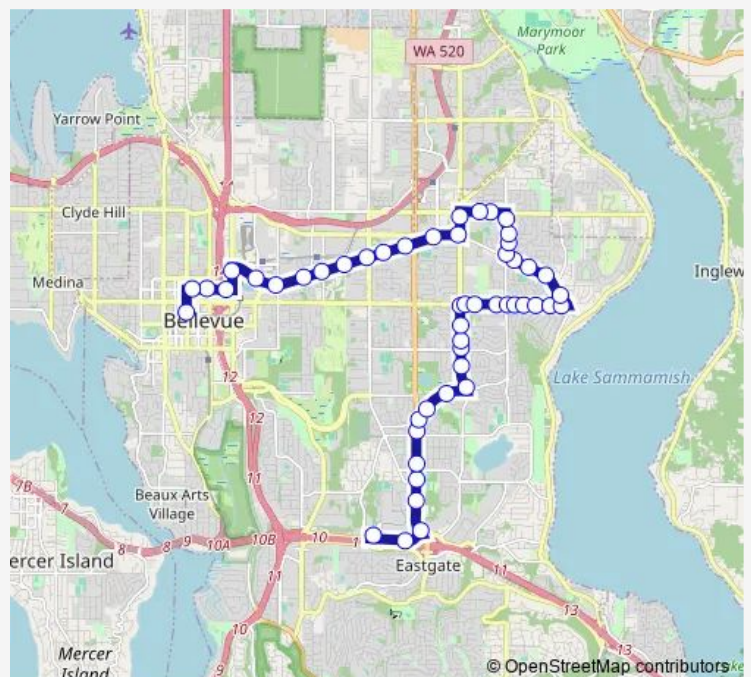

### Direction

Eastgate Park & Ride - Bay 1 — Bellevue Transit Center - Bay 1

51 stops

[Open route schedule](#)

Eastgate Park & Ride - Bay 1

SE Eastgate Way & 146th Pl Se

150th Ave SE & SE Eastgate Way

148th Ave SE & SE 28th St

NE 8th St & 165th Ave Ne

### Route schedule

Eastgate Park & Ride - Bay 1 — Bellevue Transit Center - Bay 1

Monday 05:12-05:42

Tuesday 05:12-05:42

Wednesday —

Thursday 05:12-05:42

Friday 05:12-05:42

Saturday 06:00-23:00

### Route info

Direction: Eastgate Park & Ride - Bay 1

Stops: 51

Trip Duration: 0 hour 37 min

226

NE 8th St & 167th Ave Ne

NE 8th St & 170th PI Ne

NE 8th St & 172nd Ave Ne