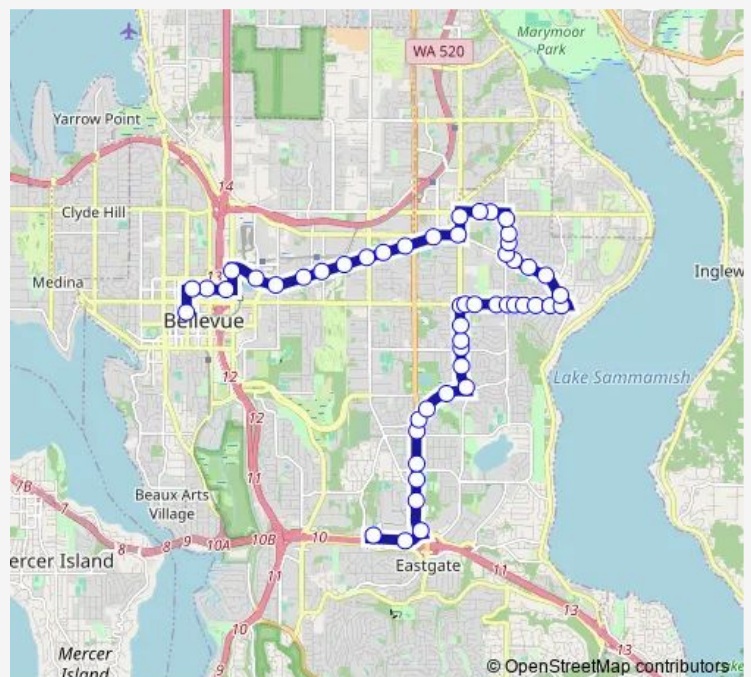

150th Ave SE & SE Eastgate Way

148th Ave SE & SE 28th St

148th Ave SE & SE 24th St

148th Ave SE & SE 22nd St

148th Ave SE & SE 16th St

Lake Hills Blvd & 148th Ave Se

Lake Hills Blvd & SE 12th Pl

Lake Hills Blvd & 154th Ave Se

156th Ave SE & Lake Hills Blvd

156th Ave SE & SE 4th St

156th Ave NE & Main St

156th Ave NE & NE 1st St

156th Ave NE & NE 4th St

156th Ave NE & NE 8th St

NE 8th St & 156th Ave Ne

NE 8th St & 160th Ave Ne

NE 8th St & 164th Ave Ne

NE 8th St & 164th Ave Ne

NE 8th St & 165th Ave Ne

Route schedule

Eastgate Park & Ride - Bay 1 — Bellevue Transit Center - Bay 1

Monday 05:12-05:42

Tuesday 05:12-05:42

Wednesday —

Thursday 05:12-05:42

Friday 05:12-05:42

Saturday 06:00-23:00

Sunday 06:00-23:00

Route info

Direction: Eastgate Park & Ride - Bay 1

Stops: 51

Trip Duration: 0 hour 30 min