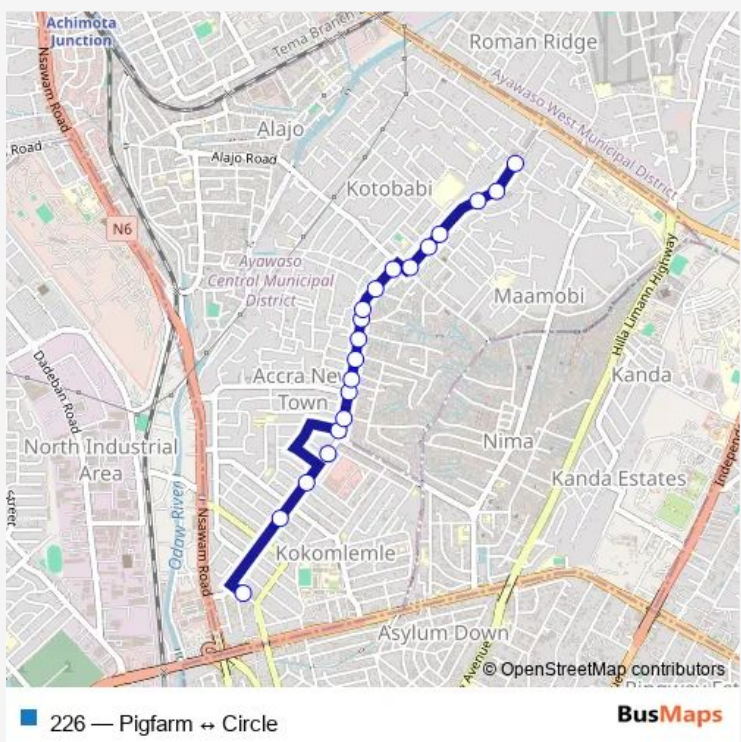

Bus 226 Pigfarm ↔ Circle

[Go to website](#)

Direction
 Circle — Pig Farm
 20 stops
[Open route schedule](#)

- Circle
- Fidelity
- Asantewaa
- Mallam Atta
- New town
- College
- Ghana Commercial Bank
- Newtown Total
- Accra New Town (37 Station)
- Agbadinar
- Master Chef
- Five Five
- Nkansah Gyan
- Taxi Rank
- Kotobabi Police Station
- Vulcanizer
- Abavana
- Club 1000
- Top Class
- Pig Farm

Route schedule
 Circle — Pig Farm

Monday	06:00
Tuesday	06:00
Wednesday	06:00
Thursday	06:00
Friday	06:00
Saturday	06:00
Sunday	06:00

Route info
 Direction: Circle
 Stops: 20
 Trip Duration: 0 hour 19 min

Direction

Pig Farm — Circle Lido

21 stops

[Open route schedule](#)

Pig Farm

Top Class

Club 1000

Abavana

Circle Lido

Route schedule

Pig Farm — Circle Lido

Monday 06:00

Tuesday 06:00

Wednesday 06:00

Thursday 06:00

Friday 06:00