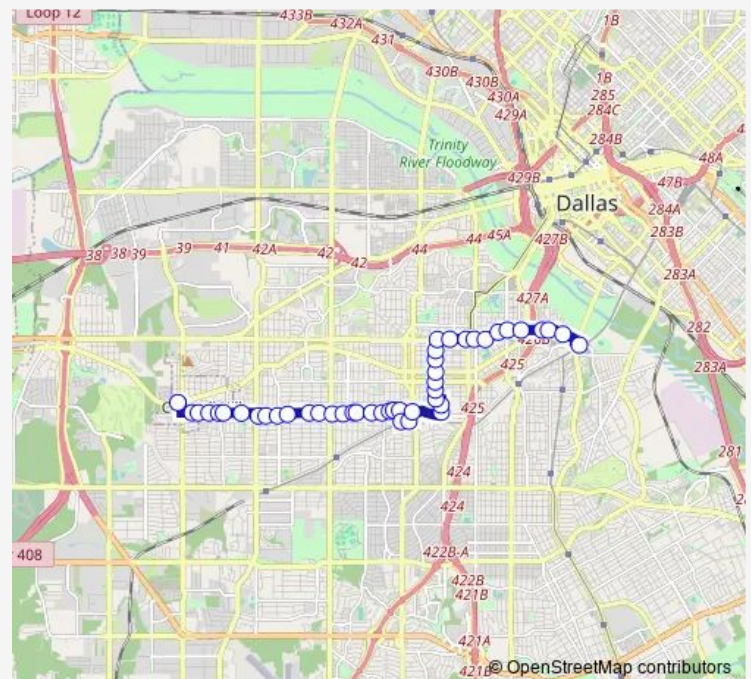

### Route schedule

Cockrell Hill TI — 8TH & Corinth Station

Monday 04:22-23:50

Tuesday 04:22-23:50

Wednesday 04:22-23:50

Thursday 04:22-23:50

Friday 04:22-23:50

Saturday 04:50-23:50

### Route info

Direction: Cockrell Hill TI

Stops: 45

Trip Duration: 0 hour 29 min

226 — Clarendon

Clarendon @ Polk - E - Mb

Polk @ Nolte - S - Fs

Tyler Vernon Station

## Route schedule

8TH &amp; Corinth Station — Cockrell Hill TI

Monday	05:00-00:25 <sup>+1</sup>
Tuesday	05:00-00:25 <sup>+1</sup>
Wednesday	05:00-00:25 <sup>+1</sup>
Thursday	05:00-00:25 <sup>+1</sup>
Friday	05:00-00:25 <sup>+1</sup>
Saturday	05:25-00:25 <sup>+1</sup>
Sunday	05:25-00:25 <sup>+1</sup>

## Route info

Direction: 8TH &amp; Corinth Station

Stops: 46

Trip Duration: 0 hour 27 min

Clarendon @ Clinton - W - Ns

Clarendon @ Edgefield - W - Ns

Clarendon @ Montclair - W - Ns

Clarendon @ Brighton - W - Ns