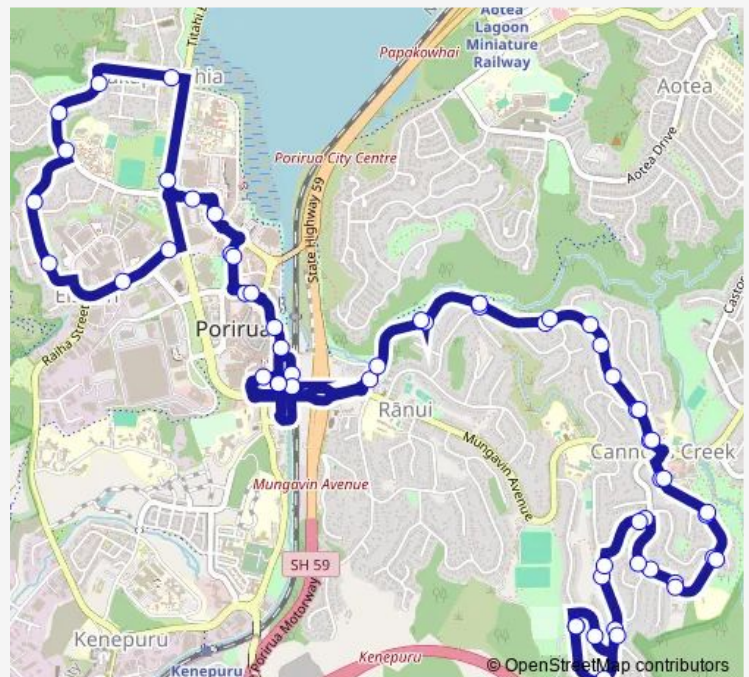

Bus 226 Sievers Grove - Elsdon - Sievers Grove

[Go to website](#)

Direction

Sievers Grove (near 97) — Sievers Grove (near 97)

57 stops

[Open route schedule](#)

- Sievers Grove (near 97)
- Sievers Grove (near 151)
- Sievers Grove (near 177)
- Sievers Grove at Sievers Reserve
- Hampshire Street at Bedford Street
- Bedford Street at Durham Street (near 73)
- Bedford Street (near 103)
- Bedford Street at Leicester Street
- Bedford Street (near 187)
- Cannons Creek Shops - Bedford Street (near 225)
- Champion Street (near 208)
- Champion Street at Gloucester Street (near 178)
- Champion Street at Hereford Street (near 138)
- Champion Street at Cornwall Crescent (near 104)
- Champion Street at Windley Street (near 70)
- Champion Street (near 38)
- Champion Street (near 2)
- North City Plaza - Walton Leigh Avenue
- Porirua Station - Stop A
- Lytelton Avenue at Walton Leigh Avenue
- Lytelton Avenue at Ferry Place

Route schedule

Sievers Grove (near 97) — Sievers Grove (near 97)

Monday	05:58-20:18
Tuesday	05:58-20:18
Wednesday	05:58-20:18
Thursday	05:58-20:18
Friday	05:58-20:18
Saturday	06:18-19:18
Sunday	—

Route info

Direction: Sievers Grove (near 97)

Stops: 57

Trip Duration: 0 hour 48 min

226 — Sievers Grove - Elsdon - Sievers Grove

Lyttelton Avenue at Kilkerran Place

Norrie Street - Te Rauparaha Park

Porirua - Semple Street

Lyttelton Avenue (opposite New World)

Porirua Station - Stop C

Lyttelton Avenue at Walton Leigh Avenue

Champion Street at Mephram Place

Champion Street (opposite 38)

Champion Street at Windley Street

Champion Street at Cornwall Crescent (near 105)