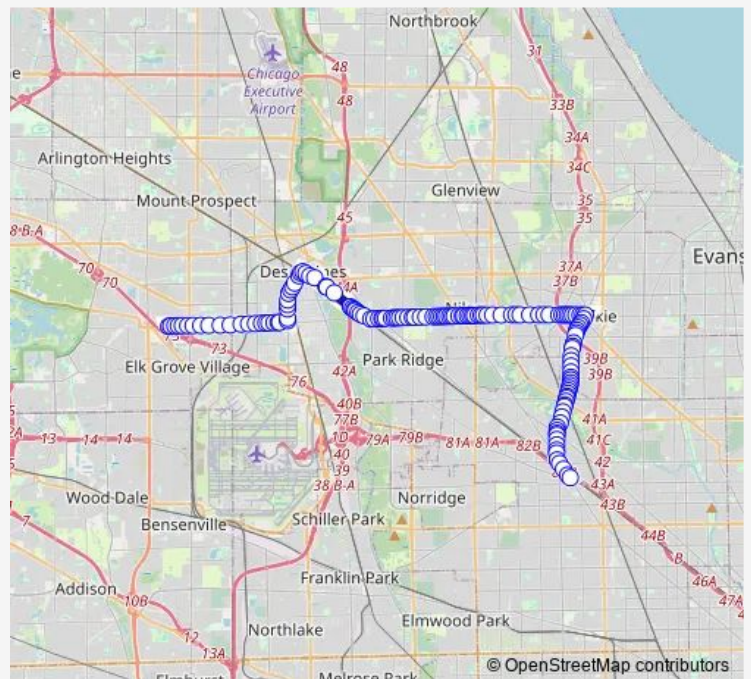

## Bus 226 Oakton Street

[Go to website](#)

**Direction**  
 Jefferson Park Transit Center — Oakton/Hamilton  
 143 stops  
[Open route schedule](#)

- Jefferson Park Transit Center
- Milwaukee Ave & Gale St (at Metra entrance)
- Milwaukee Ave & Carmen Ave
- Milwaukee Ave & Foster Ave/Northwest Hwy
- Milwaukee/Foster
- Milwaukee/Central
- Central/Lovejoy
- Central/Balmoral
- Central/Catalpa
- Central/Bryn Mawr
- Central/Elston
- Central/Ardmore/Manton
- Central/Leonard
- Central/Indian Rd.
- Central/CTA Sign/Golf Course
- Central/Prescott
- Central/Louise
- Central/Lehigh
- Central/Caldwell
- Central/Devon
- Central/Tahoma

### Route schedule

Jefferson Park Transit Center — Oakton/Hamilton

Monday	05:50-18:20
Tuesday	05:50-18:20
Wednesday	05:50-18:20
Thursday	05:50-18:20
Friday	05:50-18:20
Saturday	—
Sunday	—

### Route info

Direction: Jefferson Park Transit Center  
 Stops: 143  
 Trip Duration: 0 hour 56 min

226 — Oakton Street

Central/Hiawatha

Central/Sioux

Central/Ionia

Central/Dowagiac

Central/Sauganash