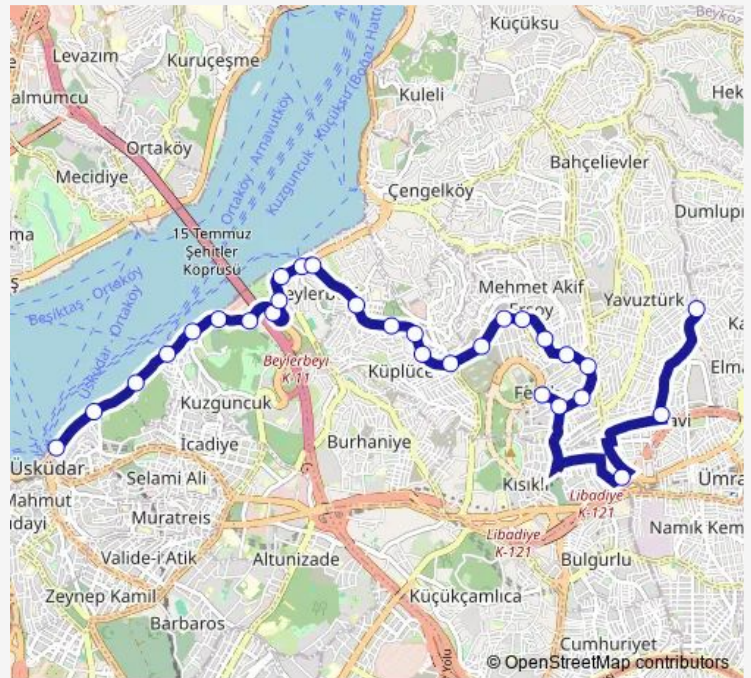

Friday 06:00

Saturday 06:00

Sunday 06:00

**Route info**

Direction: Paşalimanı

Stops: 29

Trip Duration: 0 hour 30 min

**ÜSKÜDAR - KIRAZLITEPE MAH - FERAH MAH - TANTAVİ MAH - ELMALIKENT MAH****BusMaps**

## Route info

Direction: Elmalıkent Mah.

Stops: 28

Trip Duration: 0 hour 30 min

TEKEL DEPOSU

Minibüs Durađı

Paşalimanı

ÜSKÜDAR - KİRAZLITEPE MAH - FERAH MAH - TANTAVİ MAH - ELMALIKENT MAH Bus time schedules and route maps are available in an offline PDF at [busmaps.com](https://busmaps.com). Use the [busmaps.com](https://busmaps.com) website to see live bus times, train schedule or subway schedule, and step-by-step directions for all public transit in UEmraniye