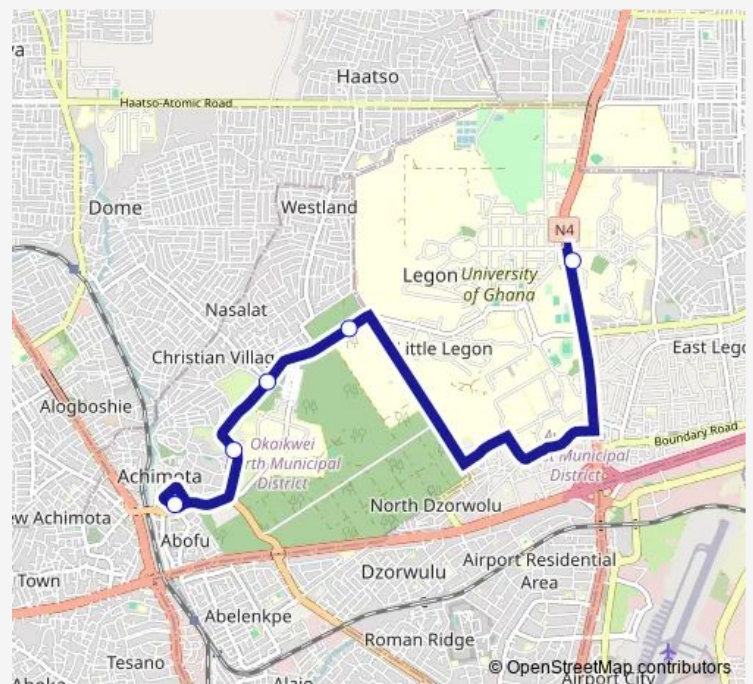

### Direction

Terminal Legon Station — Terminal Achimota Station

5 stops

[Open route schedule](#)

Terminal Legon Station

Gimpa

Christian Village Junc.

Achimota Hospital

Terminal Achimota Station

### Route schedule

Terminal Legon Station — Terminal Achimota Station

Monday 13:16

Tuesday 13:16

Wednesday 13:16

Thursday 13:16

Friday 13:16

Saturday 13:16

### Route info

Direction: Terminal Legon Station

Stops: 5

Trip Duration: 0 hour 24 min

■ 100b — Legon Station to Achimota Station

100b Bus time schedules and route maps are available in an offline PDF at [busmaps.com](https://busmaps.com). Use the [busmaps.com](https://busmaps.com) website to see live bus times, train schedule or subway schedule, and step-by-step directions for all public transit in Accra