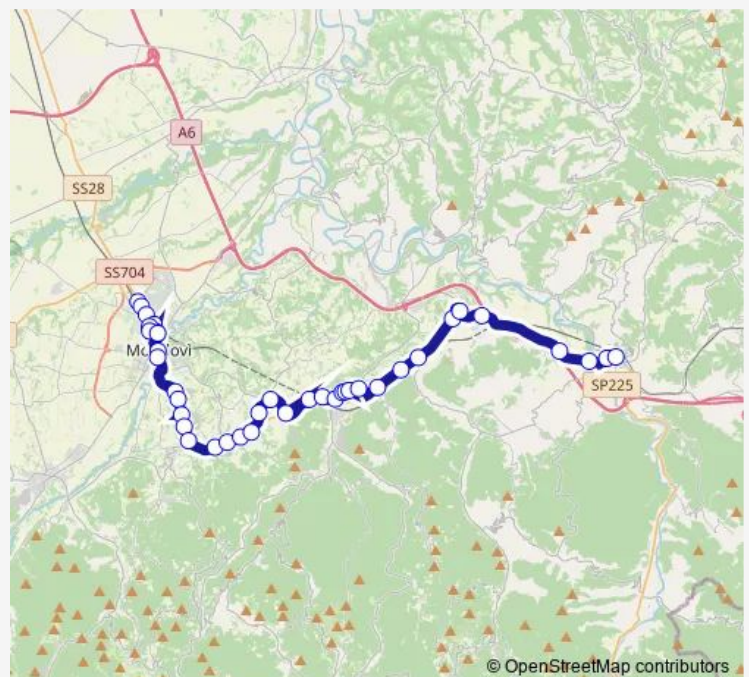

### Route schedule

Mondovi' - Deposito ATI VIA Torino — Niella Tanaro - Niella Tanaro

Monday 06:35

Tuesday 06:35

Wednesday 06:35

Thursday 06:35

Friday 06:35

Saturday 06:35

### Route info

Direction: Mondovi' - Deposito ATI VIA Torino

Stops: 29

Trip Duration: 0 hour 30 min

SAN Michele M.Vi' - SAN Michele

SAN Michele M.Vi' - VIA Rocchini

Niella Tanaro - VIA P. Gamba

Niella Tanaro - Santa Lucia