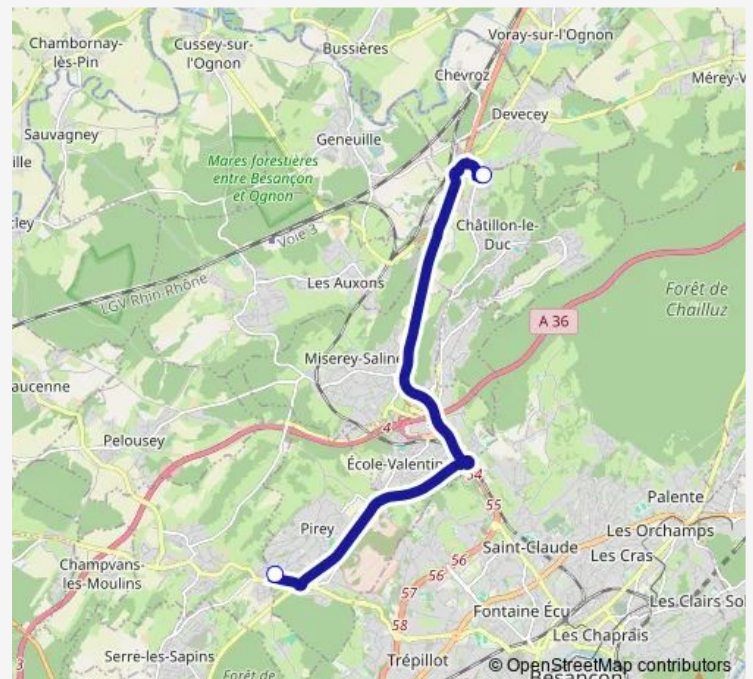

Bus D226 Venise <> Collège Cartannaz[Go to website](#)**Direction**

Châtillon-le-Duc - Collège — Pirey - Cartannaz

2 stops

[Open route schedule](#)

Châtillon-le-Duc - Collège

Pirey - Cartannaz

Route schedule

Châtillon-le-Duc - Collège — Pirey - Cartannaz

Monday	07:55
Tuesday	07:55
Wednesday	07:55
Thursday	07:55
Friday	07:55
Saturday	—
Sunday	—

Route info

Direction: Châtillon-le-Duc - Collège

Stops: 2

Trip Duration: 0 hour 15 min

**D226 — Venise <> Collège Cartannaz**

Direction

Pirey - Cartannaz — Châtillon-le-Duc - Collège

2 stops

[Open route schedule](#)

Pirey - Cartannaz

Châtillon-le-Duc - Collège

Route schedule

Pirey - Cartannaz — Châtillon-le-Duc - Collège

Monday	16:30
Tuesday	16:30
Wednesday	12:15
Thursday	16:30
Friday	16:30
Saturday	—
Sunday	—

Route info

Direction: Pirey - Cartannaz

Stops: 2

Trip Duration: 0 hour 15 min