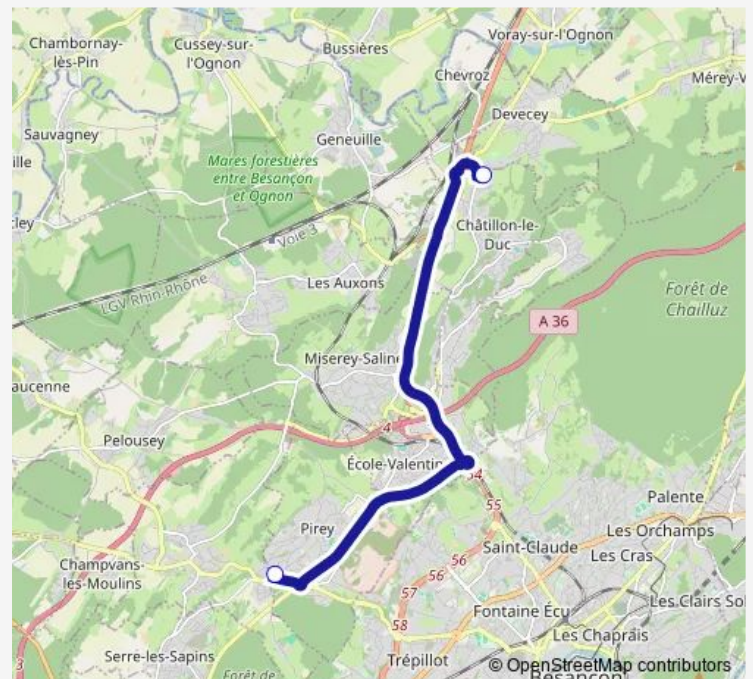

Bus D226 Venise <> Collège Cartannaz[Go to website](#)**Direction**

Châtillon-le-Duc - Collège — Pirey - Cartannaz

2 stops

[Open route schedule](#)

Châtillon-le-Duc - Collège

Pirey - Cartannaz

Route schedule

Châtillon-le-Duc - Collège — Pirey - Cartannaz

Monday	07:55
Tuesday	07:55
Wednesday	07:55
Thursday	07:55
Friday	07:55
Saturday	—
Sunday	—

Route info

Direction: Châtillon-le-Duc - Collège

Stops: 2

Trip Duration: 0 hour 15 min

**D226 — Venise <> Collège Cartannaz**

Direction

Pirey - Cartannaz — Châtillon-le-Duc - Collège

2 stops

[Open route schedule](#)

Pirey - Cartannaz

Châtillon-le-Duc - Collège

Route schedule

Pirey - Cartannaz — Châtillon-le-Duc - Collège

Monday	16:30
Tuesday	16:30
Wednesday	12:15
Thursday	16:30
Friday	16:30
Saturday	—
Sunday	—

Route info

Direction: Pirey - Cartannaz

Stops: 2

Trip Duration: 0 hour 15 min