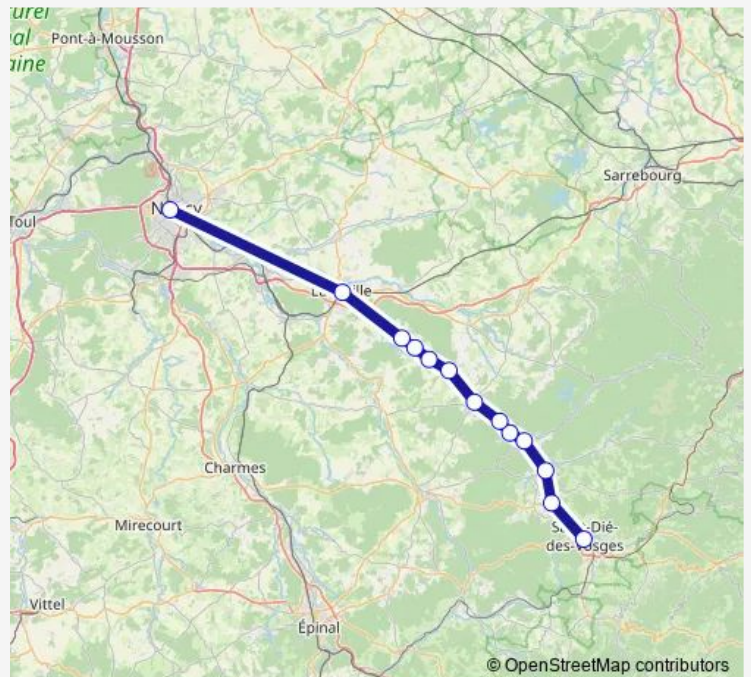

Rail C42 Nancy - ST DIE DES Vosges

[Go to website](#)

**Direction**

Nancy — Saint-Dié-des-Vosges

12 stops

[Open route schedule](#)

- Nancy
- Varangéville - Saint-Nicolas
- Dombasle-sur-Meurthe
- Rosières-aux-Salines
- Blainville - Damelevières
- Lunéville
- Saint-Clément - Laronxe
- Azerailles
- Baccarat
- Raon-l'Étape
- Étival-Clairefontaine
- Saint-Dié-des-Vosges

Route schedule

Nancy — Saint-Dié-des-Vosges

Monday	20:02
Tuesday	20:02
Wednesday	20:02
Thursday	20:02
Friday	20:02
Saturday	—
Sunday	—

Route info

Direction: Nancy

Stops: 12

Trip Duration: 1 hour 18 min

C42 — Nancy - ST DIE DES Vosges

## Direction

Saint-Dié-des-Vosges — Nancy

13 stops

[Open route schedule](#)

Saint-Dié-des-Vosges

Étival-Clairefontaine

Raon-l'Étape

Thiaville

## Route info

Direction: Saint-Dié-des-Vosges

Stops: 13

Trip Duration: 1 hour 18 min