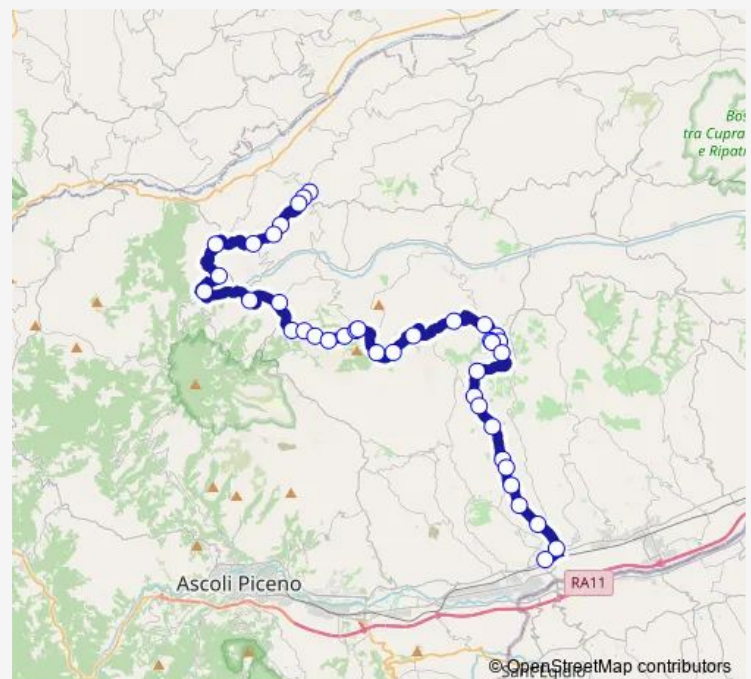

Castignano - Crocifisso

Castignano - Ristorante Mamma Mia

B. S. Bernardino Mobilificio Tomassini

Contrada Filette

Route schedule

Montalto Marche - Piazza Sisto V — Castel DI Lama - BAR Dello Sport

Monday 13:25-17:40

Tuesday 13:25-17:40

Wednesday 13:25-17:40

Thursday 13:25-17:40

Friday 13:25-17:40

Saturday 13:25-17:40

Sunday —

Route info

Direction: Montalto Marche - Piazza Sisto V

Stops: 39

Trip Duration: 1 hour 0 min

Montalto-Castignano-Offida-Tranvia-Villa S. Antonio

Rovecciano

Prov.Le Castignano - Chiesa S.Barnaba

Offida - VIA Cavour,46

Offida - Bivio Castignano-Cossignano

Offida - Borgo Leopardi

The schedule is provided in the local timezone. Times with "(+1)" indicate departures on the next day.

PDF file created on 2025-01-31

2024 BusMaps.com - All Rights Reserved