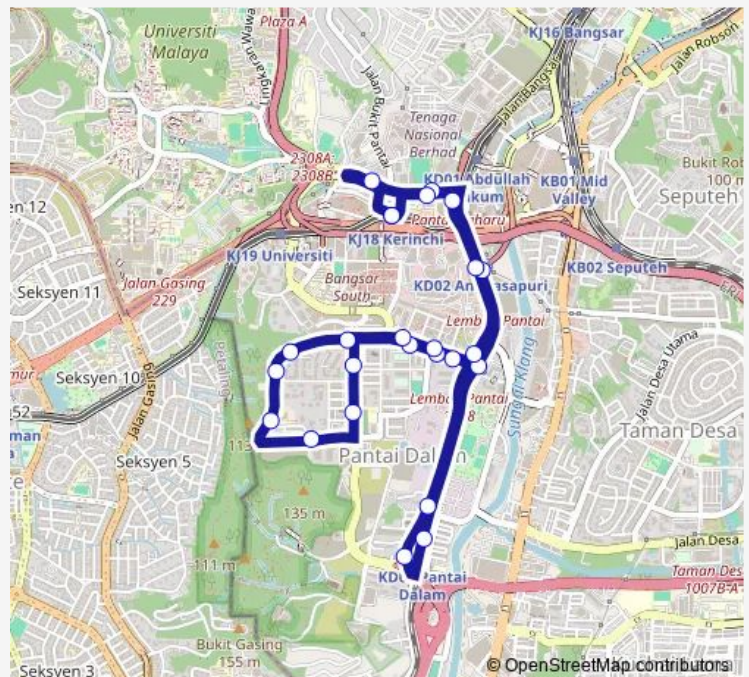

Taman Bukit Angkasa

KI1420 Taman Bukit Angkasa Blok 6

KI1800 PPR SRI Pantai (Barat)

Route schedule

KI1100 LRT Kerinchi — KI1100 LRT Kerinchi

Monday 06:00-20:30

Tuesday 06:00-20:30

Wednesday 06:00-20:30

Thursday 06:00-20:30

Friday 06:00-20:30

Saturday 06:00-20:30

Sunday 06:00-20:30

Route info

Direction: KI1100 LRT Kerinchi

Stops: 25

Trip Duration: 0 hour 20 min

T791 — Stesen LRT Kerinchi ~ Pantai Hill Park

KI1801 Angkasapuri

KI1802 Kwarters TNB (Dahlia)

KI1099 SK Bangsar

KI1100 LRT Kerinchi

T791 Bus time schedules and route maps are available in an offline PDF at busmaps.com. Use the busmaps.com website to see live bus times, train schedule or subway schedule, and step-by-step directions for all public transit in Kuala Lumpur