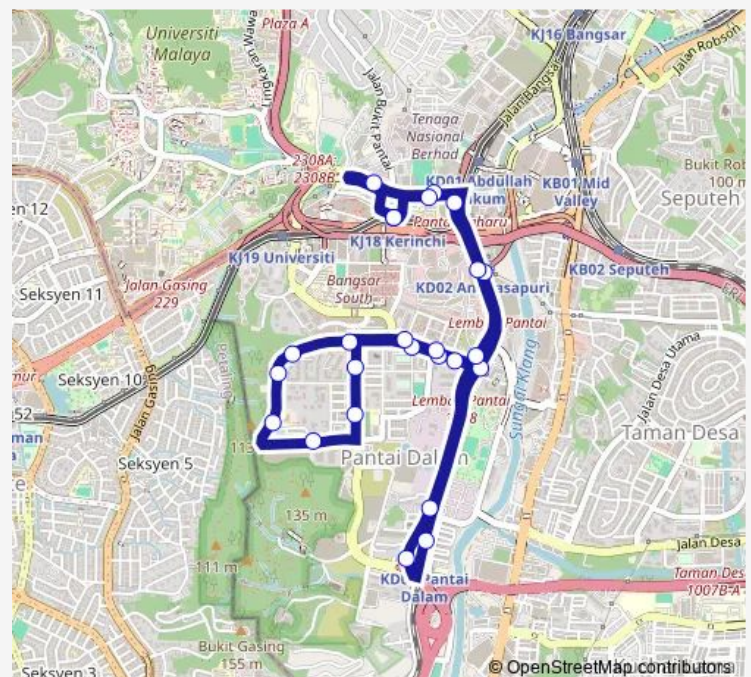

Taman Bukit Angkasa

KI1420 Taman Bukit Angkasa Blok 6

KI1800 PPR SRI Pantai (Barat)

Route schedule

KI1100 LRT Kerinchi — KI1100 LRT Kerinchi

Monday 06:00-20:30

Tuesday 06:00-20:30

Wednesday 06:00-20:30

Thursday 06:00-20:30

Friday 06:00-20:30

Saturday 06:00-20:30

Sunday 06:00-20:30

Route info

Direction: KI1100 LRT Kerinchi

Stops: 25

Trip Duration: 0 hour 20 min

T791 — Stesen LRT Kerinchi ~ Pantai Hill Park

KI1801 Angkasapuri

KI1802 Kwarters TNB (Dahlia)

KI1099 SK Bangsar

KI1100 LRT Kerinchi

T791 Bus time schedules and route maps are available in an offline PDF at busmaps.com. Use the busmaps.com website to see live bus times, train schedule or subway schedule, and step-by-step directions for all public transit in Kuala Lumpur