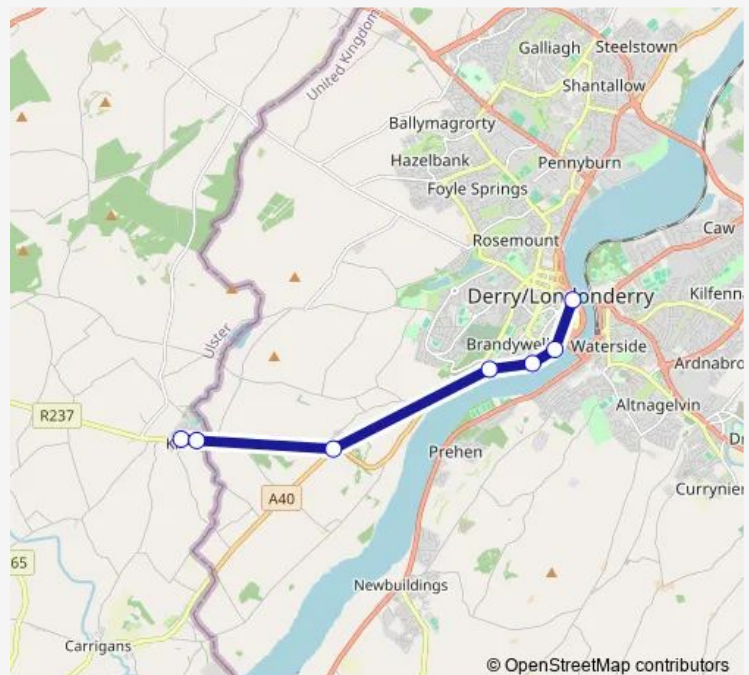

**Bus 183 Killea - Foyle Street, Buscentre**[Go to website](#)**Direction**

Legnaduff — Peace Park

7 stops

[Open route schedule](#)

Legnaduff

Killea Village

Nixon's Corner

Foyle Road

Thursday 08:15-16:40

Friday 08:15-16:40

Saturday 09:50-17:15

Sunday —

**Route info**

Direction: Legnaduff

Stops: 7

Trip Duration: 0 hour 15 min

183 — Killea - Foyle Street, Buscentre

**Direction**

Peace Park — Legnaduff

6 stops

[Open route schedule](#)

Peace Park

Riverview

Coshowen

## Route schedule

Peace Park — Legnaduff

Monday	16:20
Tuesday	16:20
Wednesday	16:20
Thursday	16:20
Friday	16:20
Saturday	09:30-16:55
Sunday	—