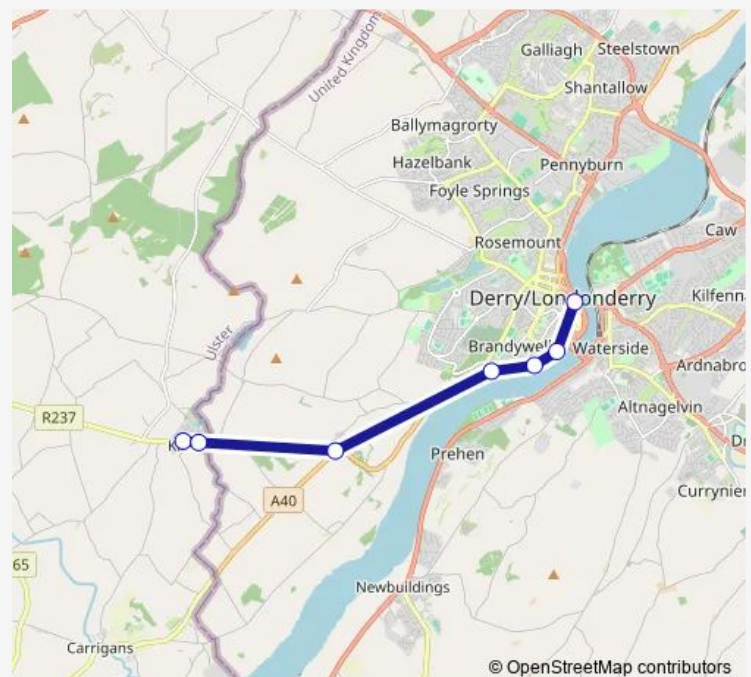

Bus 183 Killea - Foyle Street, Buscentre

[Go to website](#)

Direction

Legnaduff — Peace Park

7 stops

[Open route schedule](#)

Legnaduff

Killea Village

Nixon's Corner

Foyle Road

Moat Street

Riverview

Peace Park

Route schedule

Legnaduff — Peace Park

Monday	08:15-16:40
Tuesday	08:15-16:40
Wednesday	08:15-16:40
Thursday	08:15-16:40
Friday	08:15-16:40
Saturday	09:50-17:15
Sunday	—

Route info

Direction: Legnaduff

Stops: 7

Trip Duration: 0 hour 15 min

183 — Killea - Foyle Street, Buscentre

Direction

Peace Park — Legnaduff

6 stops

[Open route schedule](#)

Peace Park

Riverview

Coshowen

Nixon's Corner

Killea Village

Legnaduff

Route schedule