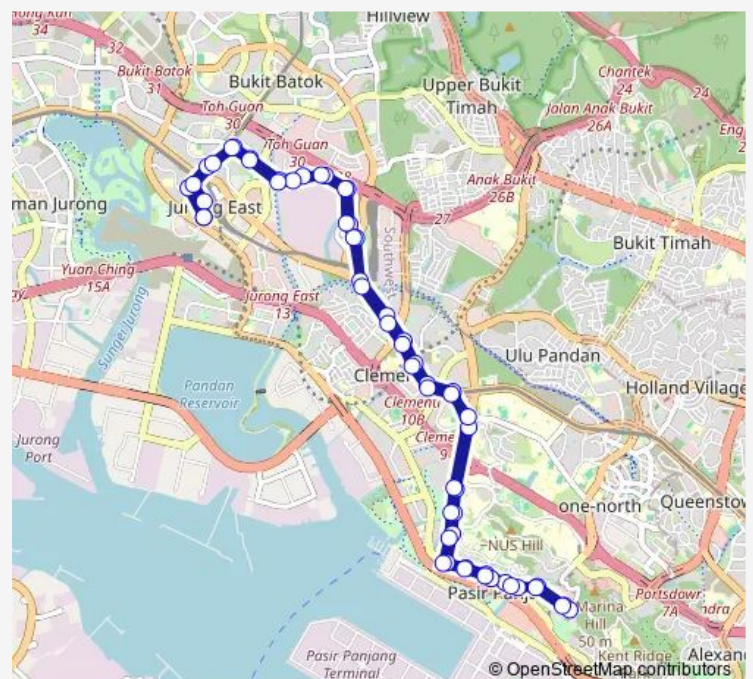

### Route schedule

Jurong East Int — Jurong East Int

Monday 06:00

Tuesday 06:00

Wednesday 06:00

Thursday 06:00

Friday 06:00

Saturday 06:00

### Route info

Direction: Jurong East Int

Stops: 58

Trip Duration: 1 hour 31 min

183

Aft Clementi Rd

Bef Pasir Panjang Po

Heng Mui Keng Terr