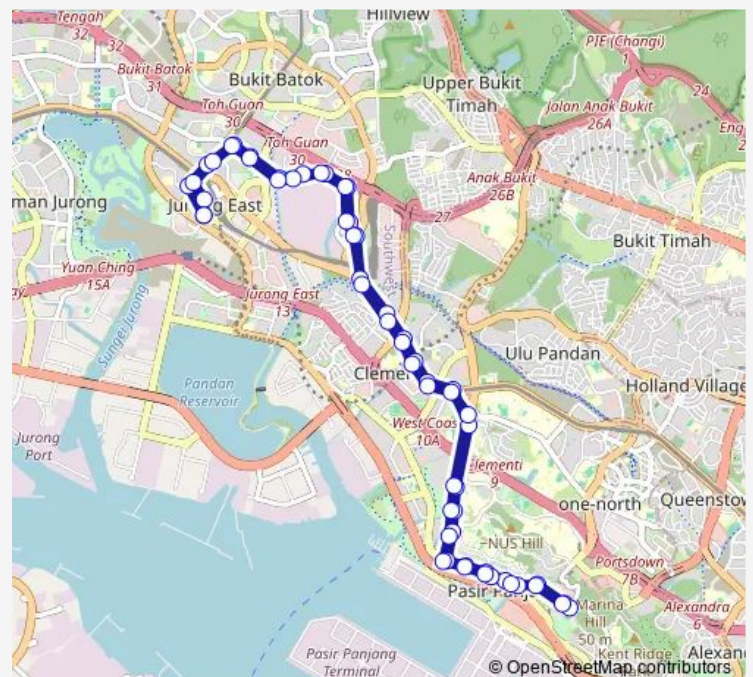

NUS Fac Of Engrg

NUS Fac Of Architecture

Bef Kent Ridge Ter

Route schedule

Jurong East Int — Jurong East Int

Monday 06:00

Tuesday 06:00

Wednesday 06:00

Thursday 06:00

Friday 06:00

Saturday 06:00

Sunday 06:00

Route info

Direction: Jurong East Int

Stops: 58

Trip Duration: 1 hour 31 min