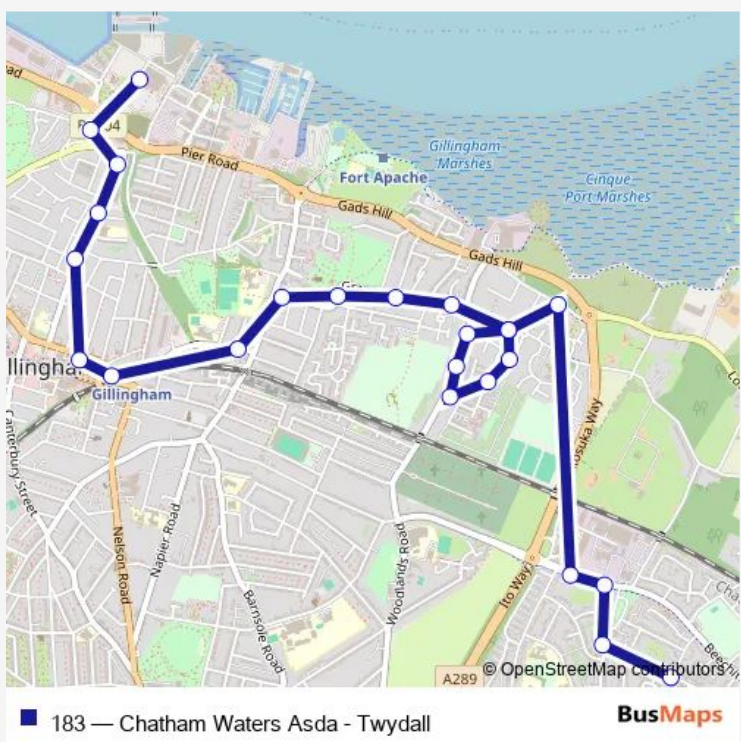

Bus 183 Chatham Waters Asda - Twydall

[Go to website](#)

Direction
 Evangelical Church — Asda
 24 stops
[Open route schedule](#)

- Evangelical Church
- Goudhurst Road
- Eastcourt Green
- Featherby Road North
- The Hastings Arms
- Plantation Road
- Woodlands Road
- Hazlemere Drive
- Tangmere Close
- Buttermere Close
- Coniston Close
- Plantation Road
- Hewitt Close
- King Edward Road
- Castlemaine Avenue
- Elm Road
- Springfield Road
- Railway Station
- King Street
- Trinity Road
- Burnt Oak Primary School

Route schedule
 Evangelical Church — Asda

Monday	10:35
Tuesday	10:35
Wednesday	10:35
Thursday	10:35
Friday	10:35
Saturday	—
Sunday	—

Route info
 Direction: Evangelical Church
 Stops: 24
 Trip Duration: 0 hour 23 min

Nasir Mosque

Gillingham Gate

Asda

Direction

Asda — Shops

22 stops

[Open route schedule](#)

Asda

Tuesday 11:00

Wednesday 11:00

Thursday 11:00

Friday 11:00

Saturday —

Sunday —

Route info

Direction: Asda