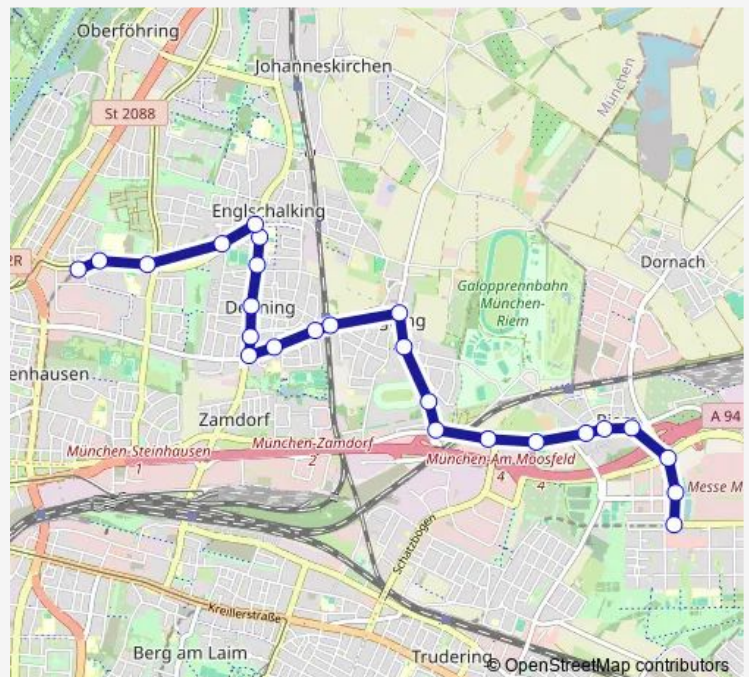

Bus 183

[Go to website](#)

Direction

Arbellapark — Messestadt West

24 stops

[Open route schedule](#)

- Arbellapark
- Arbellapark Nord
- Arbellapark/Klinikum Bogenh.
- Cosimabad
- Wilhelm-Dieß-Weg
- Engschalking Straße
- Memeler Straße
- Zoppoter Straße
- Posener Platz
- Hermann-Gmeiner-Weg
- Marienburger Straße
- Daglfing Bahnhof West
- Daglfing Bahnhof Ost
- Kunihohstraße
- Schichtlstraße
- Trabrennbahn
- Rennbahnstraße
- Tierheim
- Riemer Straße
- Graf-Lehndorff-Straße
- An der Point

Route schedule

Arbellapark — Messestadt West

Monday	05:25-00:25 ⁺¹
Tuesday	05:25-00:25 ⁺¹
Wednesday	05:25-00:25 ⁺¹
Thursday	05:25-00:25 ⁺¹
Friday	05:25-00:25 ⁺¹
Saturday	06:05-00:25 ⁺¹
Sunday	06:45-00:25 ⁺¹

Route info

Direction: Arbellapark

Stops: 24

Trip Duration: 0 hour 24 min

Paul-Henri-Spaak-Straße

Am Messesee

Messestadt West

Direction

Messestadt West — Arbellapark

25 stops

[Open route schedule](#)

Messestadt West

Am Messesee

Paul-Henri-Spaak-Straße

An der Point

Martin-Empl-Ring