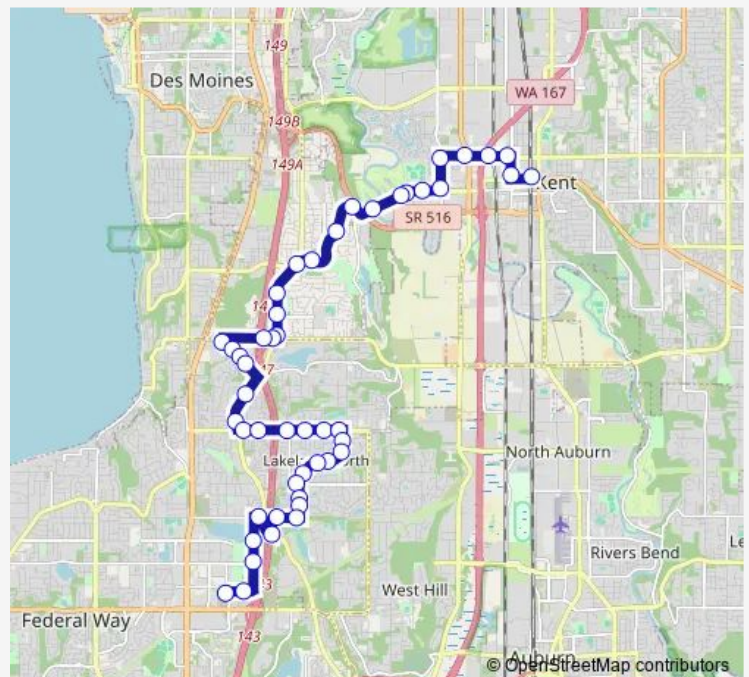

S 288th St & 37th Pl S

S 288th St & 34th Ave S

S 288th St & 28th Pl S

Route schedule

Federal Way TC - Bay 8 — Kent Sounder Station - Bay 3

Monday 19:18-21:17

Tuesday 19:18-21:17

Wednesday —

Thursday 19:18-21:17

Friday 19:18-21:17

Saturday 08:38-18:13

Sunday —

Route info

Direction: Federal Way TC - Bay 8

Stops: 48

Trip Duration: 0 hour 35 min

183

BusMaps

S 288th St & 25th Pl S

Military Rd S & S 286th Pl

Military Rd S & S 282nd St

S Star Lake Rd & S 276th Pl

S Star Lake Rd & 25th Dr S

S Star Lake Rd & S 272nd St

Thursday 06:30-22:15

Friday 06:30-22:15

Saturday 08:21-17:56

Sunday —

Route info

Direction: Kent Sounder Station - Bay 9

Stops: 48

Trip Duration: 0 hour 44 min