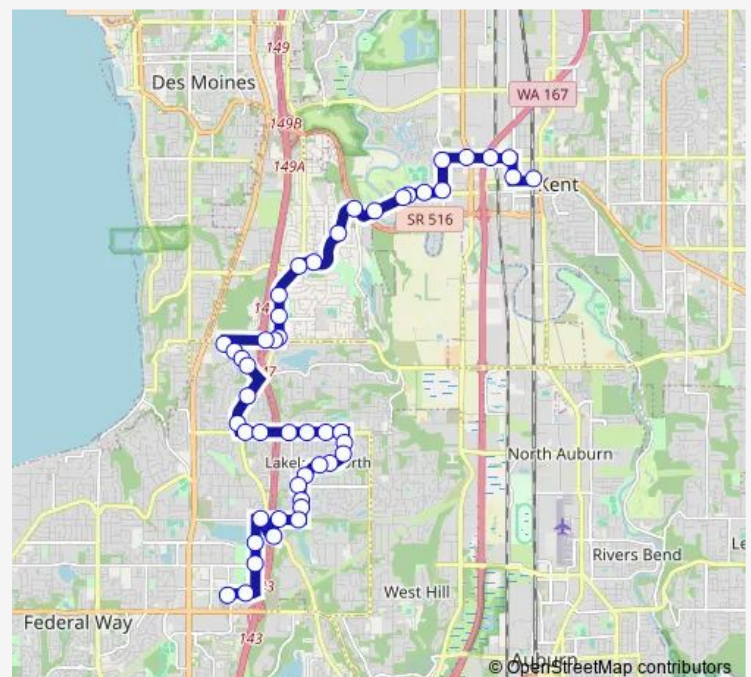

S 288th St & 37th Pl S

S 288th St & 34th Ave S

S 288th St & 28th Pl S

Route schedule

Federal Way TC - Bay 8 — Kent Sounder Station - Bay 3

Monday 19:18-21:17

Tuesday 19:18-21:17

Wednesday —

Thursday 19:18-21:17

Friday 19:18-21:17

Saturday 08:38-18:13

Sunday —

Route info

Direction: Federal Way TC - Bay 8

Stops: 48

Trip Duration: 0 hour 36 min

183

BusMaps

S 288th St & 25th Pl S

Military Rd S & S 286th Pl

Military Rd S & S 282nd St

S Star Lake Rd & S 276th Pl

S Star Lake Rd & 25th Dr S

S Star Lake Rd & S 272nd St

S 272nd St & S Star Lake Rd

S 272nd St & 26th Ave S

S 272nd St & I-5

Military Rd S & S 272nd St

Military Rd S & S 268th St

Military Rd S & S 264th St

Military Rd S & S 260th St

Reith Rd & 38th Ave S