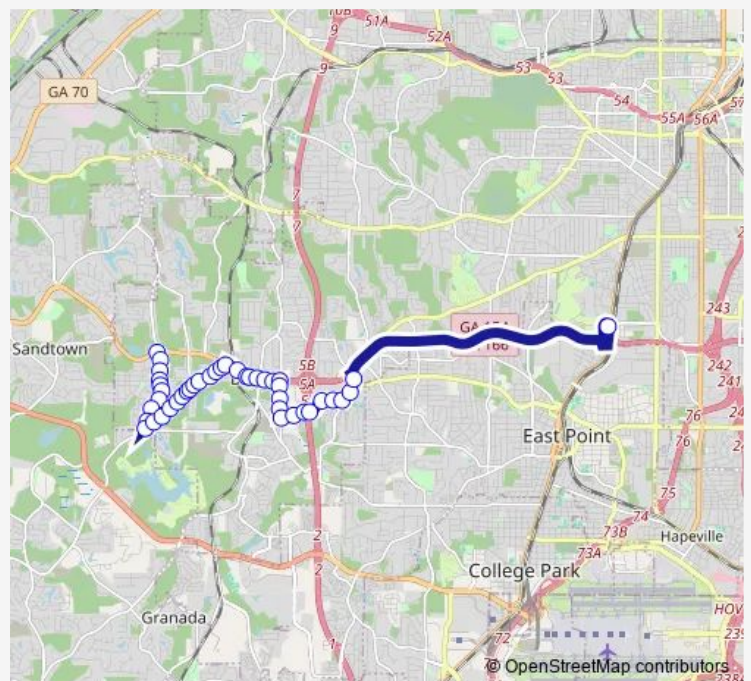

Bus 183 Greenbriar

[Go to website](#)

Direction
County Line RD SW @ Campbellton RD Sw — Lake-wood/FT Mcpherson Station

43 stops

[Open route schedule](#)

County Line RD SW @ Campbellton RD Sw

County Line RD SW @ Notting Hill DR Sw

County Line RD @ RIO Grande Rd

County Line RD SW @ Creek Valley CT S

County Line RD SW @ Kimball RD Sw

County Line RD SW @ Rolling Hill RD S

County Line RD SW @ Sahara Dr

County Line RD SW @ Fernbank DR Sw

County Line RD @ Ivywood Dr

County Line RD SW @ Butner RD Sw

Butner RD SW @ 2656

Butner RD SW @ 2636

Butner RD SW @ 2616

Butner RD SW @ 2598

Butner RD SW @ 2578

Butner RD SW @ 2511

Butner RD SW @ Niskey Lake RD Sw

Butner RD SW @ 2390

Butner RD @ Palmetto Ave

Butner RD SW @ Blanton AVE Sw

Butner RD SW @ Fairburn AVE Sw

Route schedule

County Line RD SW @ Campbellton RD Sw — Lake-wood/FT Mcpherson Station

Monday	05:14-00:34⁺¹
Tuesday	05:14-00:34⁺¹
Wednesday	05:14-00:34⁺¹
Thursday	05:14-00:34⁺¹
Friday	05:14-00:34⁺¹
Saturday	05:54-23:54
Sunday	05:54-23:54

Route info

Direction: County Line RD SW @ Campbellton RD Sw

Stops: 43

Trip Duration: 0 hour 34 min

183 — Greenbriar