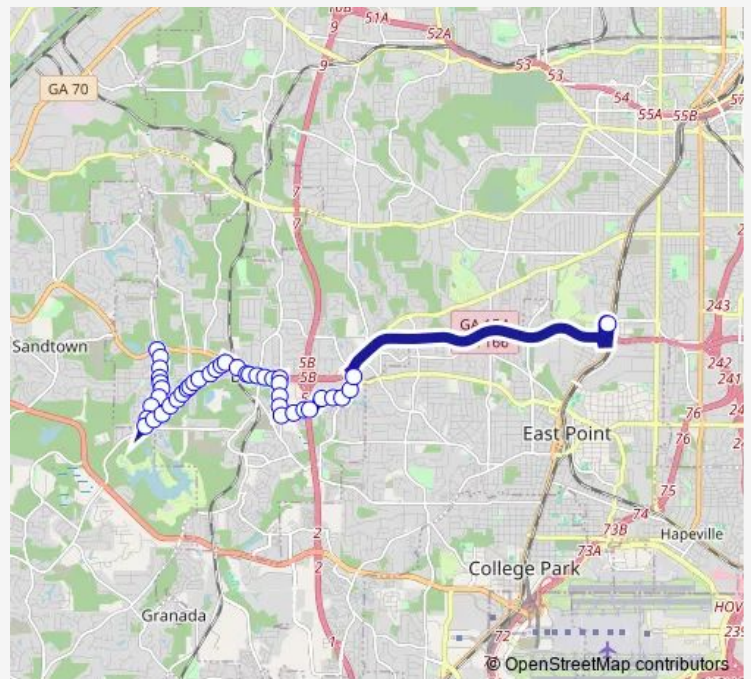

Bus 183 Greenbriar

[Go to website](#)

Direction
 COUNTY LINE RD SW @ CAMPBELLTON RD SW — LAKEWOOD/FT MCPHERSON STATION
 43 stops
[Open route schedule](#)

- COUNTY LINE RD SW @ CAMPBELLTON RD SW
- COUNTY LINE RD SW @ NOTTING HILL DR SW
- COUNTY LINE RD @ RIO GRANDE RD
- COUNTY LINE RD SW @ CREEK VALLEY CT S
- COUNTY LINE RD SW @ KIMBALL RD SW
- COUNTY LINE RD SW @ ROLLING HILL RD S
- COUNTY LINE RD SW @ SAHARA DR
- COUNTY LINE RD SW @ FERNBANK DR SW
- COUNTY LINE RD @ IVYWOOD DR
- COUNTY LINE RD SW @ BUTNER RD SW
- BUTNER RD SW @ 2656
- BUTNER RD SW @ 2636
- BUTNER RD SW @ 2616
- BUTNER RD SW @ 2598
- BUTNER RD SW @ 2578
- BUTNER RD SW @ 2511
- BUTNER RD SW @ NISKEY LAKE RD SW
- BUTNER RD SW @ 2390
- BUTNER RD @ PALMETTO AVE
- BUTNER RD SW @ BLANTON AVE SW
- BUTNER RD SW @ FAIRBURN AVE SW

Route schedule

COUNTY LINE RD SW @ CAMPBELLTON RD SW — LAKEWOOD/FT MCPHERSON STATION

Monday	05:14-00:34 ⁺¹
Tuesday	05:14-00:34 ⁺¹
Wednesday	05:14-00:34 ⁺¹
Thursday	05:14-00:34 ⁺¹
Friday	05:14-00:34 ⁺¹
Saturday	05:54-23:54
Sunday	05:54-23:54

Route info

Direction: COUNTY LINE RD SW @ CAMPBELLTON RD SW
 Stops: 43
 Trip Duration: 0 hour 34 min

183 — Greenbriar

BUTNER RD SW @ WAITS AVE SW

BUTNER RD SW @ DANIEL RD SW

CAMPBELLTON @ 3911

CAMPBELLTON RD SW @ CAMP GROUND RD

Thursday 06:10-00:10⁺¹

Friday 06:10-00:10⁺¹

Saturday 06:10-23:30

Sunday 06:10-23:30

Route info

Direction: LAKEWOOD/FT MCPHERSON STATION

Stops: 25

Trip Duration: 0 hour 24 min