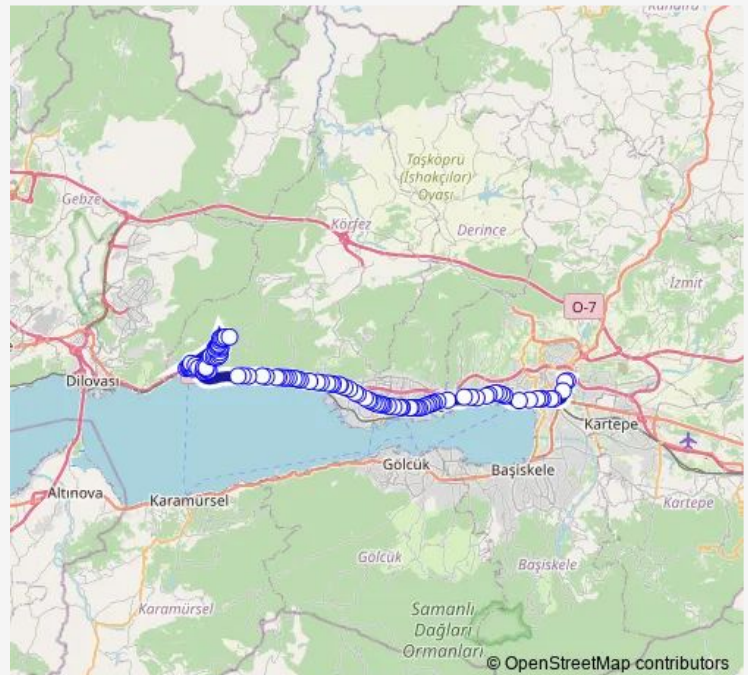

Saturday 06:00-23:30

Sunday 06:00-23:30

Route info

Direction: Vadiler Sokak

Stops: 95

Trip Duration: 1 hour 12 min

■ 183 — Yukari Hereke-Kiřladüzü-Körfez-İzmit

BusMaps