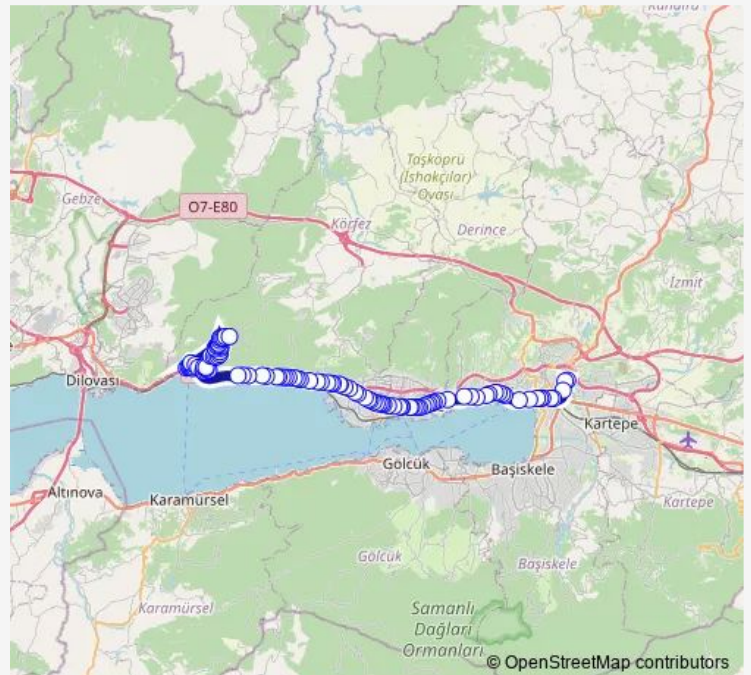

KIŞLADÜZÜ SAĞLIK OCAĞI

Route schedule**VADİLER SOKAK — DOĞU TERMİNALİ DEPOLAMA ALANI**

Monday 06:00-23:30

Tuesday 06:00-23:30

Wednesday 06:00-23:30

Thursday 06:00-23:30

Friday 06:00-23:30

Saturday 06:00-23:30

Sunday 06:00-23:30

Route info

Direction: VADİLER SOKAK

Stops: 95

Trip Duration: 1 hour 12 min

183 — Yukari Hereke-Kışladüzü-Körfez-İzmit

BusMaps

KÖRFEZ VİRAJ 1