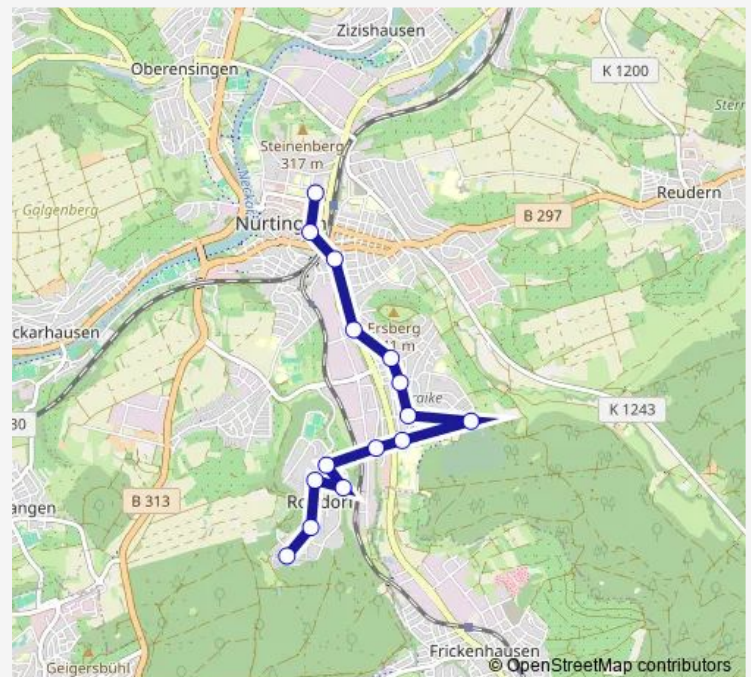

Tuesday 09:00-23:30

Wednesday 09:00-23:30

Thursday 09:00-23:30

Friday 09:00-23:30

Saturday 06:30-23:30

Sunday 08:30-23:30

Route info

Direction: Nürtingen Roßdorf Kleeweg

Stops: 15

Trip Duration: 0 hour 26 min

Direction

Nürtingen — Nürtingen Roßdorf Kleeweg

15 stops

[Open route schedule](#)

Nürtingen

Nürtingen Schillerplatz

Route info

Direction: Nürtingen

Stops: 15

Trip Duration: 0 hour 22 min

Direction

Nürtingen — Nürtingen Roßdorf Kleeweg

15 stops

[Open route schedule](#)

Route info

Direction: Nürtingen

Stops: 15

Trip Duration: 0 hour 23 min

Direction

Nürtingen Roßdorf Kleeweg — Nürtingen medius Klinik

16 stops

[Open route schedule](#)