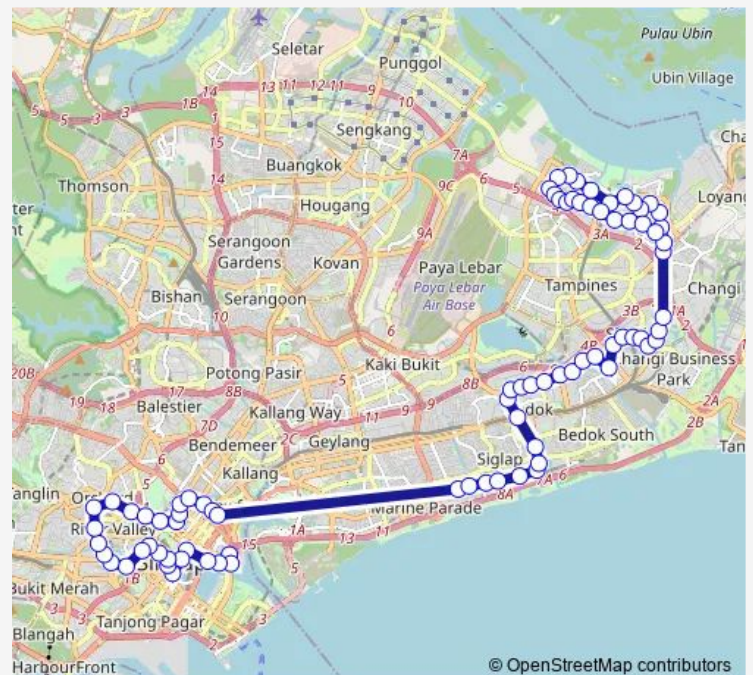

Orchard Stn/Lucky Plaza

Opp Somerset Stn

Concorde Hotel S'pore

Route schedule

Marina Ctr Ter — Blk 210

Monday —

Tuesday —

Wednesday —

Thursday —

Friday —

Saturday 24:00

Sunday —

Route info

Direction: Marina Ctr Ter

Stops: 81

Trip Duration: 2 hour 44 min

© OpenStreetMap contributors

4N

BusMaps

Dhoby Ghaut Stn

Sch of the Arts

Peace Ctr

Selegie Ctr

Opp Rochor Stn