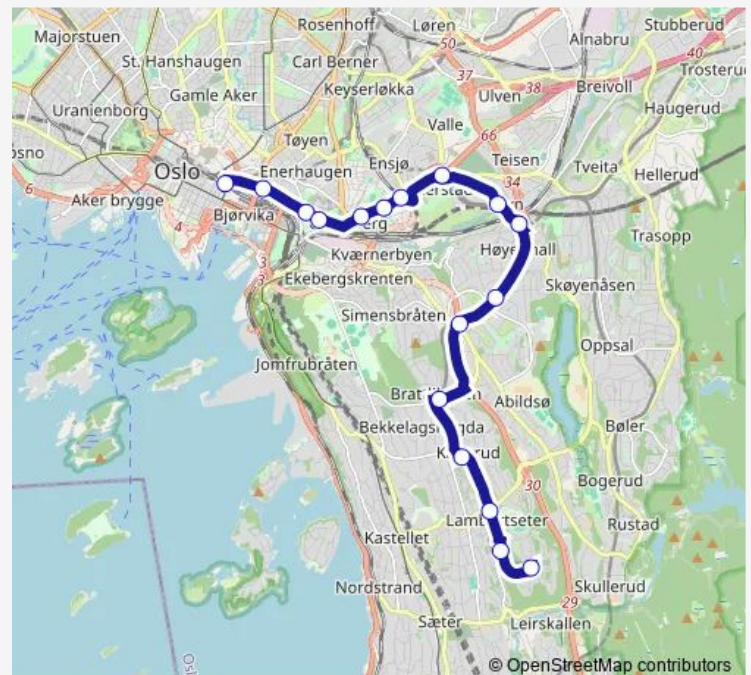

### Route schedule

Jernbanetorget — Bergkrystallen T

Monday 01:32-06:00

Tuesday 04:30-05:00

Wednesday 04:30-05:00

Thursday 01:32-06:00

Friday 01:32-06:00

Saturday 01:32-06:00

### Route info

Direction: Jernbanetorget

Stops: 17

Trip Duration: 0 hour 27 min

4N — Jernbanetorget - Bergkrystallen T