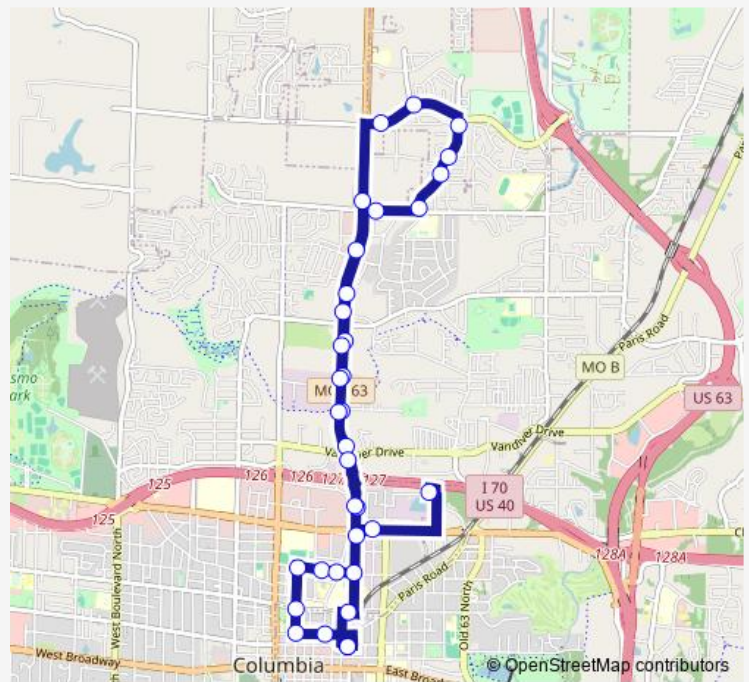

Bus 4n Orange North

[Go to website](#)

Direction
 Wabash Station — Wabash Station
 34 stops
[Open route schedule](#)

- Wabash Station
- Park Avenue & North Eighth Street (West)
- Park Avenue & North Fifth Street (West)
- Rogers Street & North Fifth Street (West)
- Washington Avenue & Wilkes Boulevard
- Wilkes Boulevard & North Seventh Street (North)
- Wilkes Boulevard & North Eighth Street
- Rangeline Street & Business Loop 70 East
- Ashley Street Center
- Senior Center
- Rangeline Street at Boone Electric (North)
- Rangeline Street & Vandiver Drive (North)
- Rangeline Street & Elleta Boulevard (North)
- Rangeline St & Big Bear Blvd
- Rangeline Street at Colonial Village (North)
- Rangeline Street & Rustic Meadows Drive
- Rangeline Street & Smiley Lane (North)
- Smiley Lane & Derby Ridge Drive
- Derby Ridge Drive & Typhoon Court
- Derby Ridge Drive & High Quest Circle
- Derby Ridge Drive & Citadel Drive

Route schedule

Wabash Station — Wabash Station

Monday	06:45-17:15
Tuesday	06:45-17:15
Wednesday	06:45-17:15
Thursday	06:45-17:15
Friday	06:45-17:15
Saturday	09:55-17:15
Sunday	—

Route info

Direction: Wabash Station

Stops: 34

Trip Duration: 0 hour 40 min

4n — Orange North

East Brown School Road & Edenton Boulevard

East Brown School Road & Rangeline Street

Rangeline Street & Smiley Lane (South)

Rangeline Street & Rain Forest Parkway

Rangeline Street & Blue Ridge Road

Rangeline Street at Colonial Village (South)

Rangeline Street at Wilson's Fitness

Rangeline Street & Elleta Boulevard (South)

Rangeline Street & Vandiver Drive (South)

Rangeline Street at Boone Electric (South)