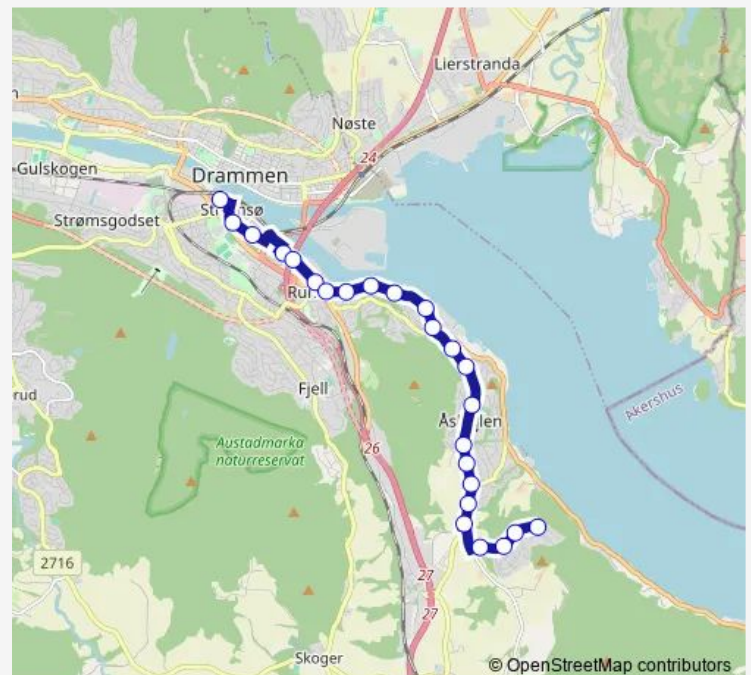

Thursday —

Friday 25:15-02:15⁺¹

Saturday 03:15-02:15⁺¹

Sunday 03:15

Route info

Direction: Drammen busstasjon

Stops: 22

Trip Duration: 0 hour 19 min