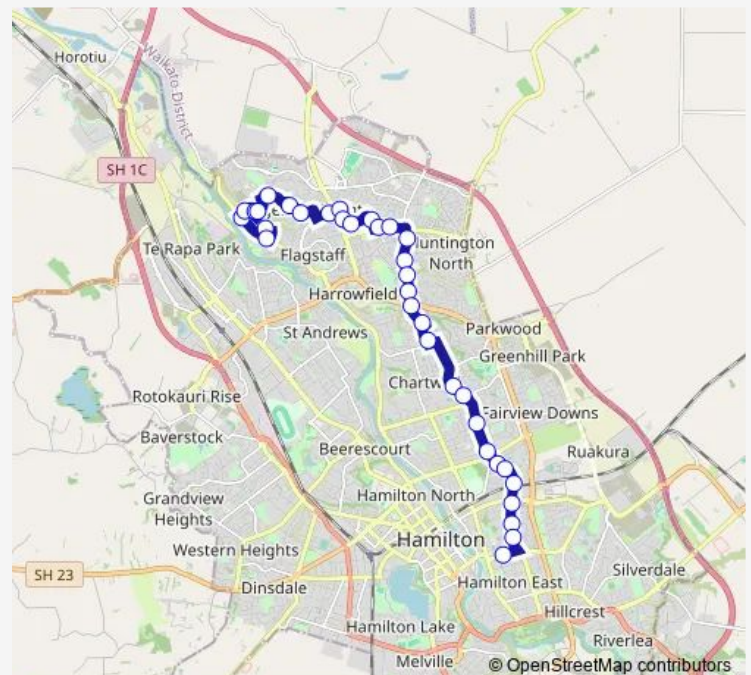

### Route schedule

Te Huia Dr (opp Amberley Pl) — 82 Clyde St

Monday 07:30

Tuesday 07:30

Wednesday 07:30

Thursday 07:30

Friday 07:30

Saturday —

### Route info

Direction: Te Huia Dr (opp Amberley Pl)

Stops: 34

Trip Duration: 0 hour 49 min

4n — Flagstaff North

248 Hukanui Rd (near Hukanui Primary School)

Lynden Court East A (Chartwell Shopping Centre)