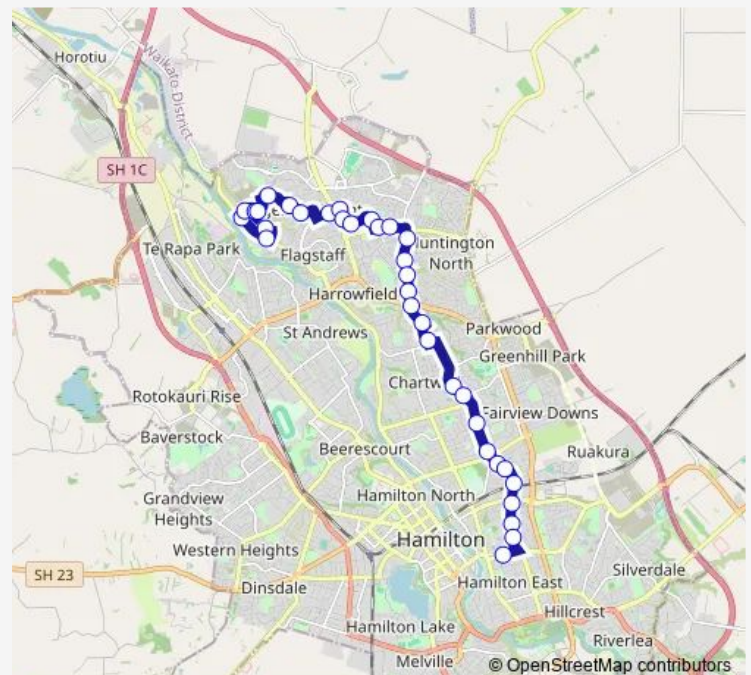

Thursday 07:30

Friday 07:30

Saturday —

Sunday —

Route info

Direction: Te Huia Dr (opp Amberley Pl)

Stops: 34

Trip Duration: 0 hour 49 min

200 Peachgrove Rd

164 Peachgrove Rd (Rail Crossing)

108a Peachgrove Rd

Peachgrove Rd (Peachgrove Intermediate)

38 Peachgrove Rd (opp Hbhs)

82 Clyde St

Direction

47 Clyde St (outside Marian Catholic School) — Opp 36 Te Huia Dr

Friday 15:30

Saturday —

Sunday —

Route info

Direction: 47 Clyde St (outside Marian Catholic School)

Stops: 33

Trip Duration: 0 hour 55 min

403 Borman Rd

Saturday —

Sunday —

Route info

Direction: Te Huia Dr (opp Amberley Pl)

Stops: 32

Trip Duration: 0 hour 52 min

220 Peachgrove Rd

200 Peachgrove Rd