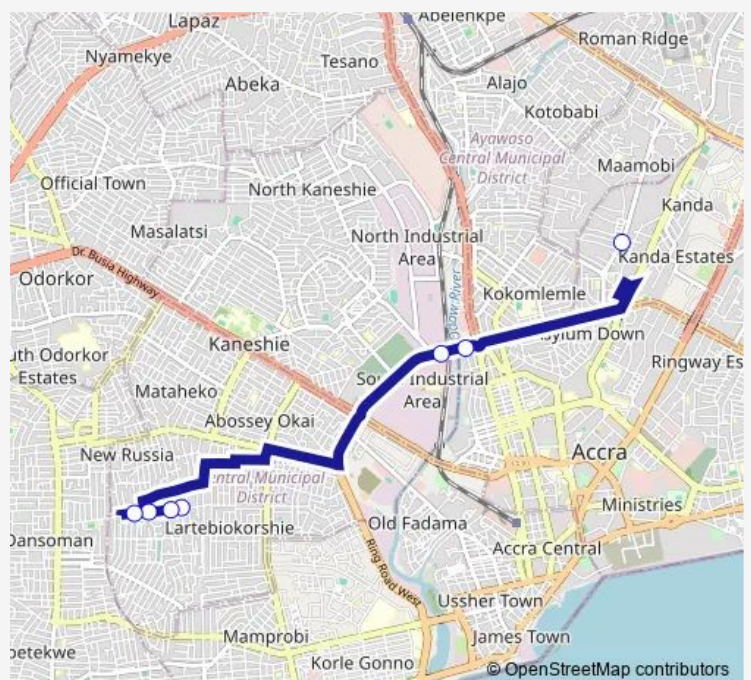

Bus 410b Sukura Station to Nima Overhead Station

[Go to website](#)

Direction

Terminal Sukura Station — Terminal Nima Overhead Station

7 stops

[Open route schedule](#)

Terminal Sukura Station

Bridge 410

Junction 410

Roadside 410

VIP Station

Circle UTC Station

Terminal Nima Overhead Station

Route schedule

Terminal Sukura Station — Terminal Nima Overhead Station

Monday 10:49

Tuesday 10:49

Wednesday 10:49

Thursday 10:49

Friday 10:49

Saturday 10:49

Sunday 10:49

Route info

Direction: Terminal Sukura Station

Stops: 7

Trip Duration: 0 hour 36 min

410b — Sukura Station to Nima Overhead Station

410b Bus time schedules and route maps are available in an offline PDF at busmaps.com. Use the busmaps.com website to see live bus times, train schedule or subway schedule, and step-by-step directions for all public transit in Accra