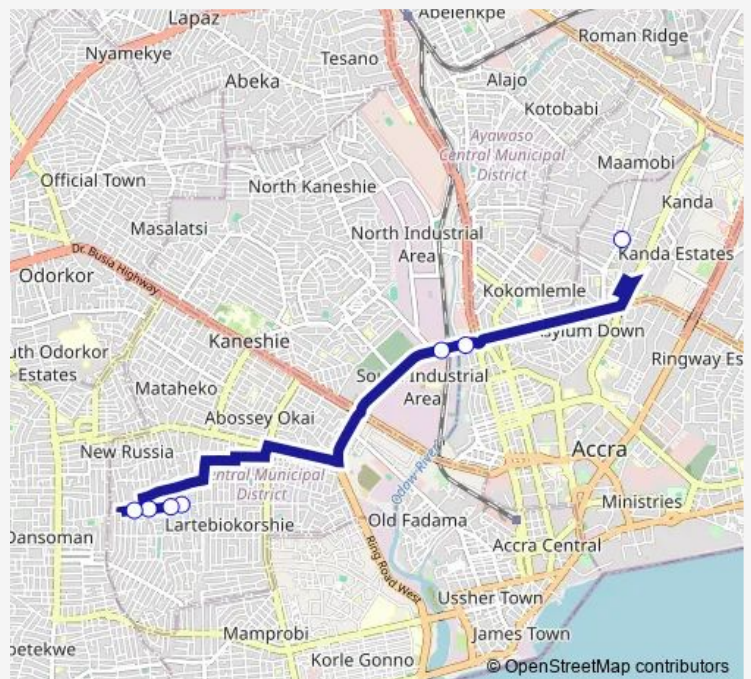

Bus 410B Sukura Station to Nima Overhead Station

[Go to website](#)

Direction

Terminal Sukura Station — Terminal Nima Overhead Station

7 stops

[Open route schedule](#)

Terminal Sukura Station

Bridge 410

Junction 410

Roadside 410

VIP Station

Circle UTC Station

Terminal Nima Overhead Station

Route schedule

Terminal Sukura Station — Terminal Nima Overhead Station

Monday 10:49

Tuesday 10:49

Wednesday 10:49

Thursday 10:49

Friday 10:49

Saturday 10:49

Sunday 10:49

Route info

Direction: Terminal Sukura Station

Stops: 7

Trip Duration: 0 hour 36 min

410B — Sukura Station to Nima Overhead Station

410B Bus time schedules and route maps are available in an offline PDF at busmaps.com. Use the busmaps.com website to see live bus times, train schedule or subway schedule, and step-by-step directions for all public transit in Accra