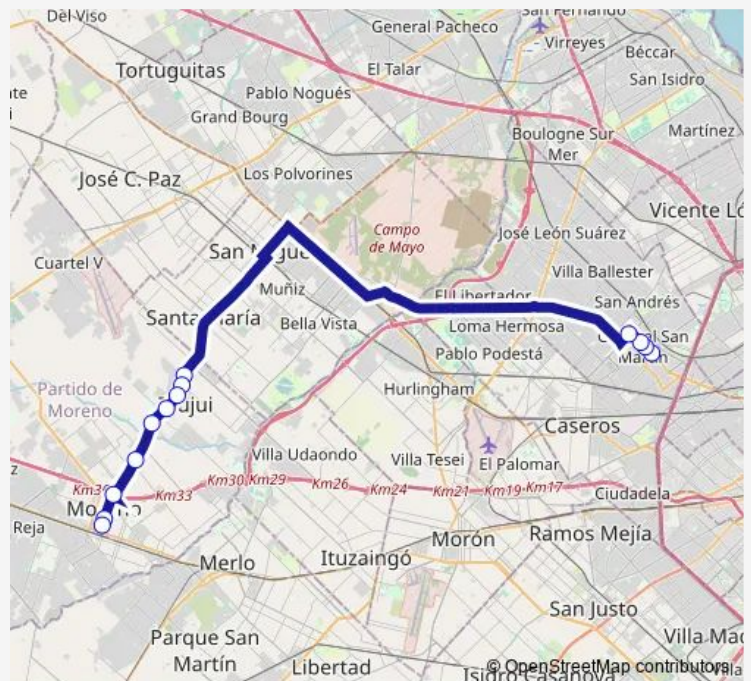

### Direction

Intendente Alberto M. Campos 1679 — Avenida DEL Libertador 336

13 stops

[Open route schedule](#)

Intendente Alberto M. Campos 1679

Intendente Alberto M. Campos 1969

Doctor Ramón Carrillo 2189

AVENIDA PRESIDENTE JUAN DOMINGO PERÓN 3751

AV. DEL Libertador Y BV. Evita

Avenida DEL Libertador 336

### Route schedule

Intendente Alberto M. Campos 1679 — Avenida DEL Libertador 336

Monday 00:24-23:30

Tuesday 00:24-23:30

Wednesday 00:24-23:30

Thursday 00:24-23:30

Friday 00:24-23:30

Saturday 00:24-23:30

### Route info

Direction: Intendente Alberto M. Campos 1679

Stops: 13

Trip Duration: 4 hour 33 min

410B — Jpbsas410

410B Bus time schedules and route maps are available in an offline PDF at [busmaps.com](https://busmaps.com). Use the [busmaps.com](https://busmaps.com) website to see live bus times, train schedule or subway schedule, and step-by-step directions for all public transit in Merlo