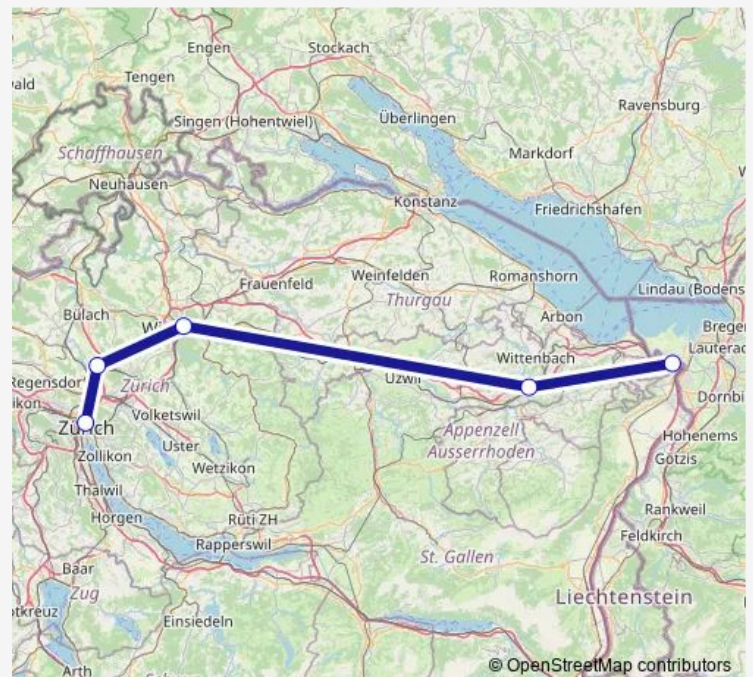

Long Distance Trains Ec

[Go to website](#)

Direction

Zürich Hb — St. Margrethen Sg

5 stops

[Open route schedule](#)

Zürich Hb

Zürich Flughafen

Winterthur

St. Gallen (Ch)

St. Margrethen Sg

Route schedule

Zürich Hb — St. Margrethen Sg

Monday	05:35-19:33
Tuesday	05:35-19:33
Wednesday	05:35-19:33
Thursday	05:35-19:33
Friday	05:35-19:33
Saturday	05:19-19:33
Sunday	07:19-19:33

Route info

Direction: Zürich Hb

Stops: 5

Trip Duration: 1 hour 16 min

■ Ec

Direction

St. Margrethen Sg — Zürich Hb

5 stops

Monday 07:10-23:10

Tuesday 07:10-23:10

Wednesday 07:10-23:10

Thursday 07:10-23:10

Friday 07:10-23:10

Saturday 07:09-21:10

Sunday 09:10-23:10

Route info