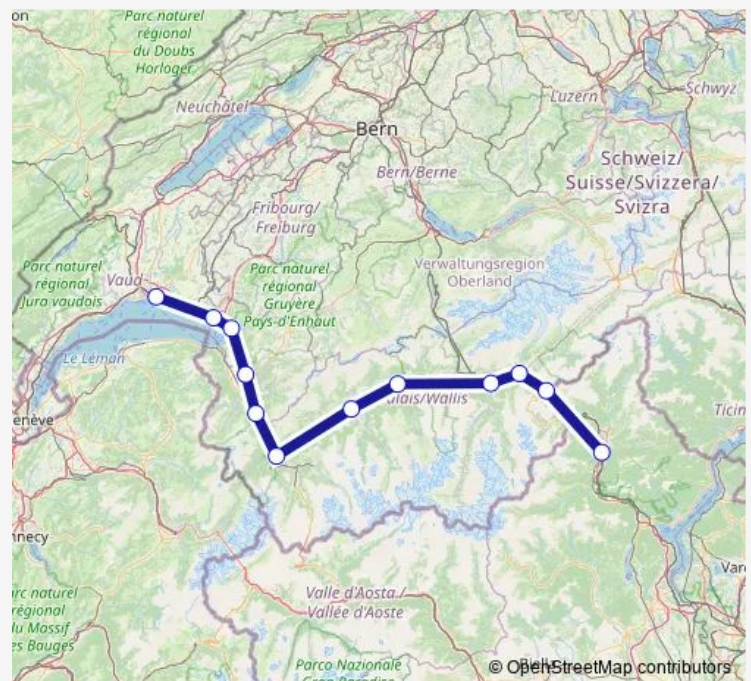

Direction

Domodossola (I) — Lausanne

12 stops

[Open route schedule](#)

Domodossola (I)

Simplontunnel

Brig

Visp

Sierre/Siders

Sion

Martigny

St-Maurice

Aigle

Montreux

Vevey

Lausanne

Route schedule

Domodossola (I) — Lausanne

Monday —

Tuesday —

Wednesday —

Thursday —

Friday —

Saturday —

Sunday

20:48

Route info

Direction: Domodossola (I)

Stops: 12

Trip Duration: 2 hour 28 min

EC Rail time schedules and route maps are available in an offline PDF at busmaps.com. Use the busmaps.com website to see live bus times, train schedule or subway schedule, and step-by-step directions for all public transit in Brig