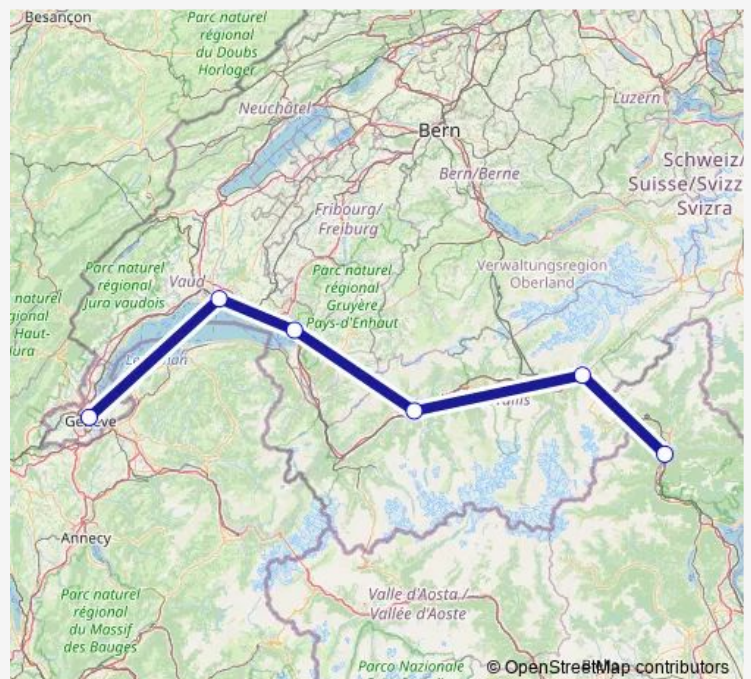

Morges

Nyon

Genève

### Route schedule

Domodossola (I) — Genève

Monday —

Tuesday 20:48

Wednesday —

Thursday —

Friday —

Saturday —

### Route info

Direction: Domodossola (I)

Stops: 15

Trip Duration: 3 hour 17 min

■ EC

BusMaps

**Direction**

Domodossola (I) — Genève

15 stops

[Open route schedule](#)

Domodossola (I)

Brig

Visp

Sierre/Siders

Sion

Martigny