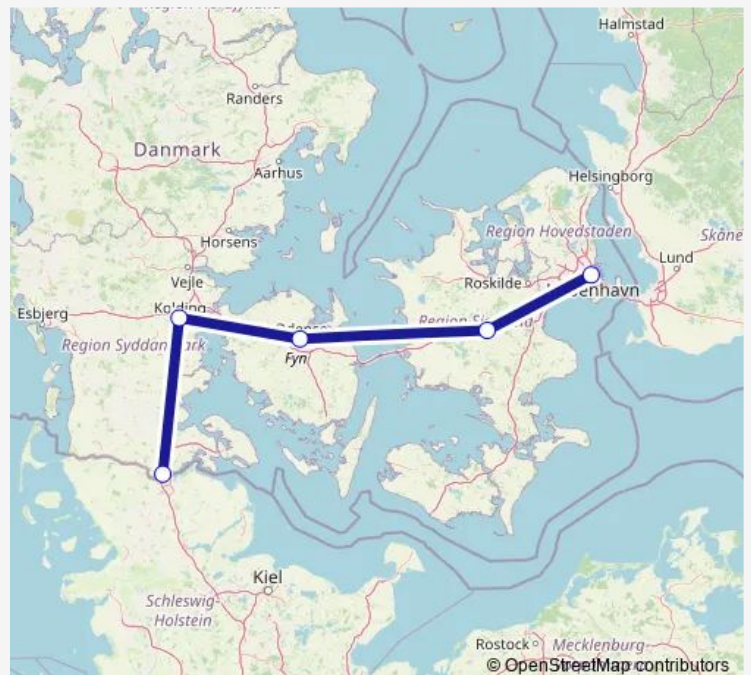

Kolding st

Padborg st

## Route schedule

Koebenhavn H — Padborg st

Monday 05:57-23:35

Tuesday 05:57-23:35

Wednesday 05:57-23:35

Thursday 05:57-23:35

Friday 05:57-23:35

Saturday 05:57-18:22

## Route info

Direction: Koebenhavn H

Stops: 5

Trip Duration: 3 hour 0 min

■ EC

**BusMaps**

**Direction**

Fredericia st — Padborg st

## Route info

Direction: Fredericia st

Stops: 3

Trip Duration: 0 hour 55 min

**Direction**

Padborg st — Fredericia st

3 stops

[Open route schedule](#)