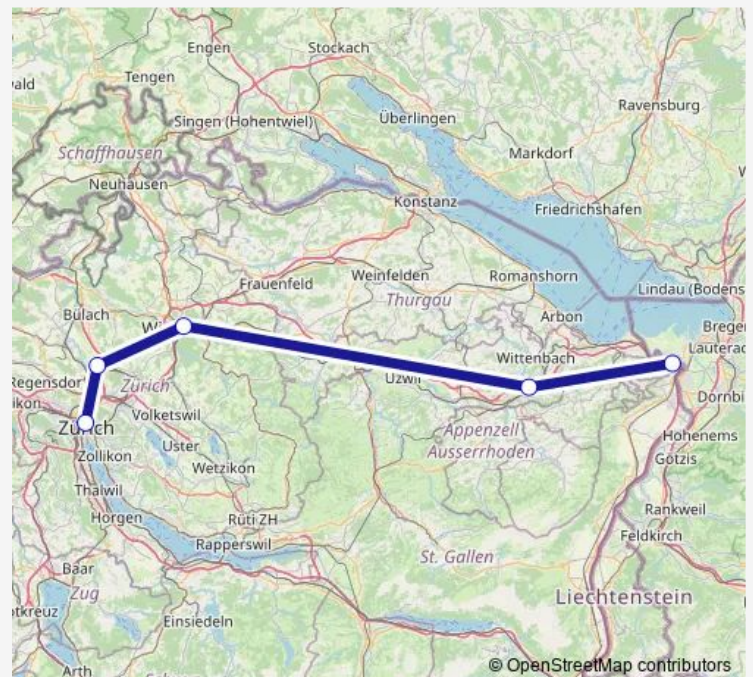

St. Margrethen Sg

Lindau, Reutin Bahnhof

### Route schedule

Zürich Hb — Lindau, Reutin Bahnhof

Monday	05:35-19:33
Tuesday	05:35-19:33
Wednesday	05:35-19:33
Thursday	05:35-19:33
Friday	05:35-19:33
Saturday	05:19-19:33
Sunday	07:19-19:33

### Route info

Direction: Zürich Hb

Stops: 6

Trip Duration: 1 hour 35 min

■ EC