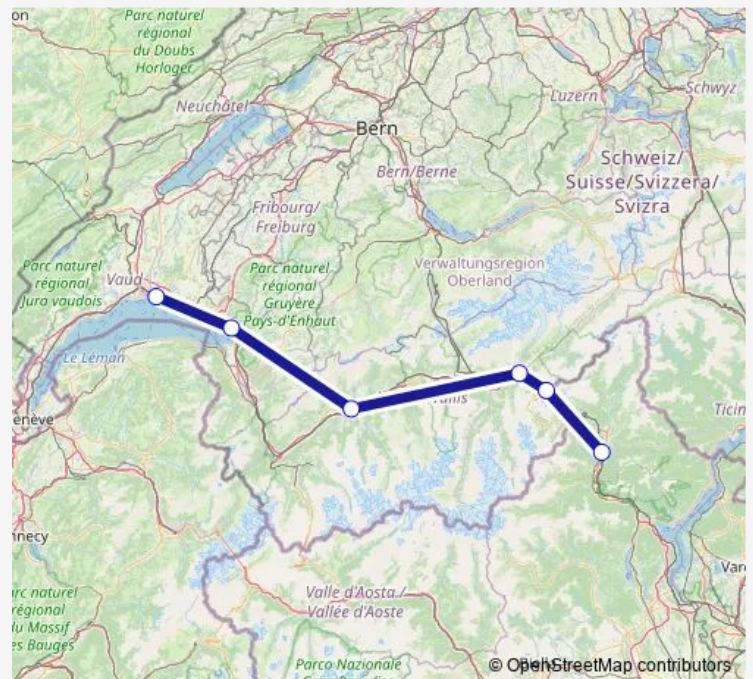

Montreux

Lausanne

### Route schedule

Domodossola (I) — Lausanne

Monday	—
Tuesday	—
Wednesday	—
Thursday	—
Friday	—
Saturday	—
Sunday	09:48

### Route info

Direction: Domodossola (I)

Stops: 6

Trip Duration: 2 hour 2 min

## Direction

Domodossola (I) — Lausanne

6 stops

[Open route schedule](#)

Domodossola (I)

Simplontunnel

Brig

Sion