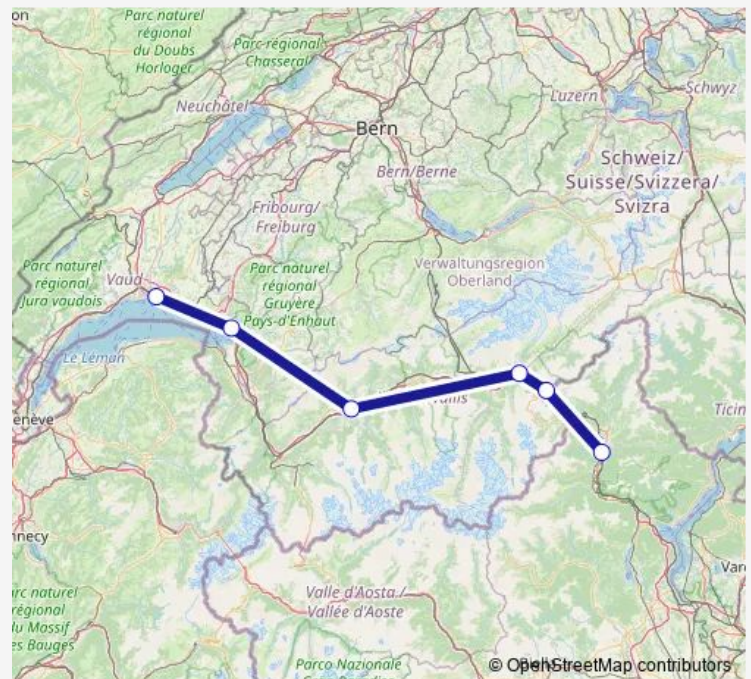

### Direction

Domodossola (I) — Lausanne

6 stops

[Open route schedule](#)

Domodossola (I)

Simplontunnel

Brig

Sion

Montreux

Lausanne

### Route schedule

Domodossola (I) — Lausanne

Monday	—
Tuesday	—
Wednesday	—
Thursday	—
Friday	20:48
Saturday	20:48
Sunday	—

### Route info

Direction: Domodossola (I)

Stops: 6

Trip Duration: 2 hour 2 min

Ec Rail time schedules and route maps are available in an offline PDF at [busmaps.com](https://busmaps.com). Use the [busmaps.com](https://busmaps.com) website to see live bus times, train schedule or subway schedule, and step-by-step directions for all public transit in Brig