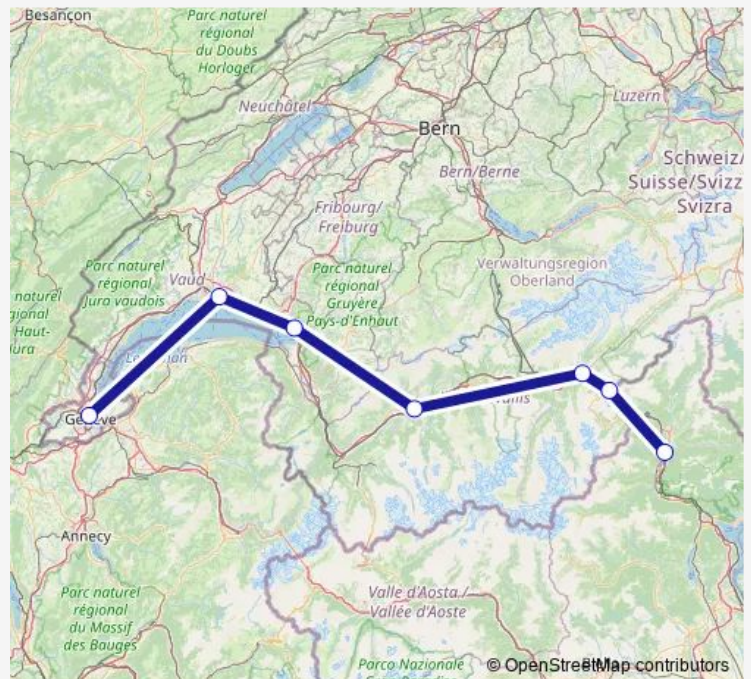

Direction

Genève — Domodossola (I)

7 stops

[Open route schedule](#)

Genève

Lausanne

Montreux

Sion

Brig

Simplontunnel

Domodossola (I)

Route schedule

Genève — Domodossola (I)

Monday	—
Tuesday	—
Wednesday	—
Thursday	—
Friday	—
Saturday	—
Sunday	05:27

Route info

Direction: Genève

Stops: 7

Trip Duration: 2 hour 43 min

Direction

Genève — Domodossola (I)

7 stops

[Open route schedule](#)

Genève

Lausanne

Montreux

Sion

Brig

Simplontunnel

Domodossola (I)

Route schedule

Genève — Domodossola (I)

Monday