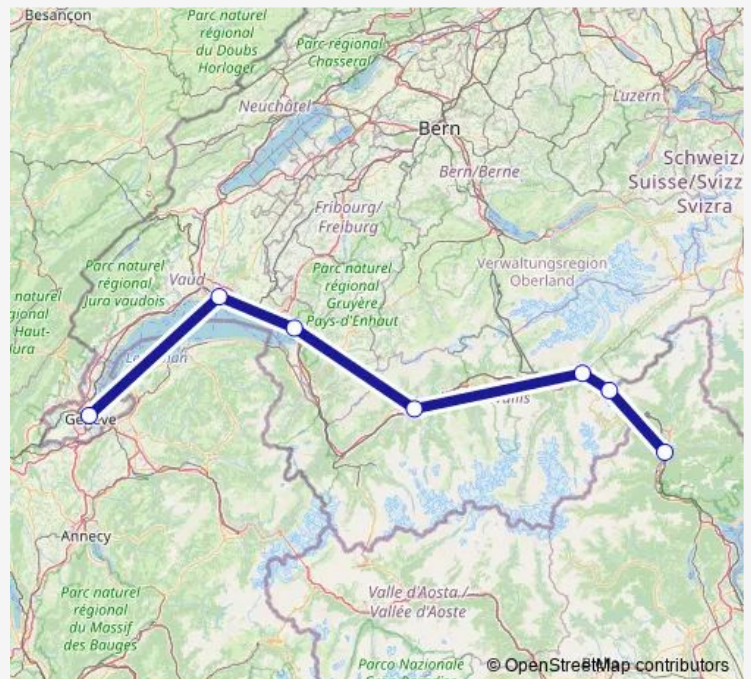

Brig

Simplontunnel

Domodossola (I)

Route schedule

Genève — Domodossola (I)

Monday 18:27

Tuesday 18:27

Wednesday 18:27

Thursday 18:27

Friday —

Saturday —

Sunday 18:27

Route info

Direction: Genève

Stops: 7

Trip Duration: 2 hour 44 min

Direction

Genève — Domodossola (I)

7 stops

[Open route schedule](#)

Genève

Lausanne

Montreux

Sion

Brig

Simplontunnel

Domodossola (I)

Route schedule

Genève — Domodossola (I)

Monday	—
Tuesday	—
Wednesday	—
Thursday	—
Friday	—
Saturday	—
Sunday	05:27

Route info

Direction: Genève