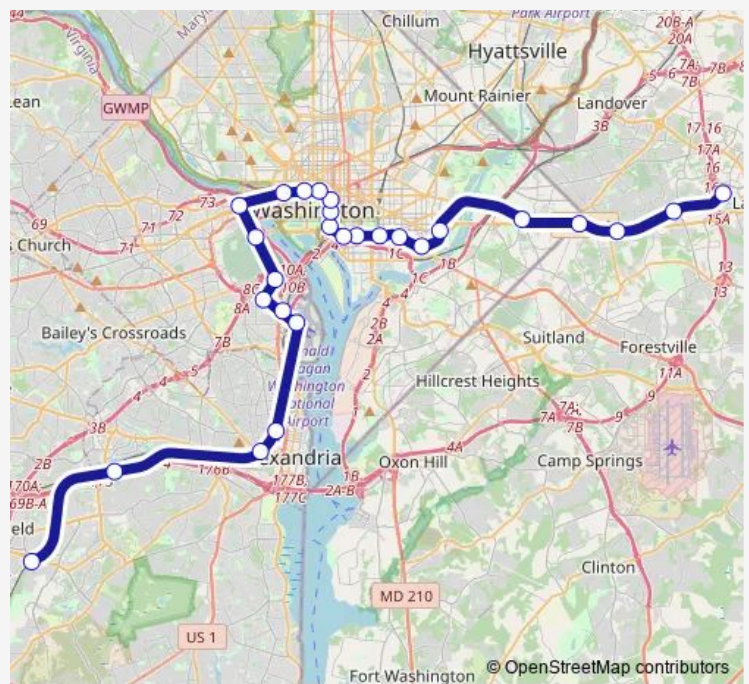

Metro Center, Blue/Orange/Silver Line Center Platform

Mcpherson Square, Blue/Orange/Silver Line Track 2 Platform

Farragut West, Blue/Orange/Silver Line Track 2 Platform

Foggy Bottom-Gwu, Blue/Orange/Silver Line Center Platform

Rosslyn, Blue/Orange/Silver Track 2 Platform

Route schedule

Largo Town Center, Blue/Silver Line Center Platform — Franconia-Springfield, Blue Line Center Platform

Monday	04:54-00:17 ⁺¹
Tuesday	04:54-00:17 ⁺¹
Wednesday	04:54-00:17 ⁺¹
Thursday	04:54-00:27 ⁺¹
Friday	04:54-01:27 ⁺¹
Saturday	06:54-01:17 ⁺¹
Sunday	06:54-00:27 ⁺¹

Route info

Direction: Largo Town Center, Blue/Silver Line Center Platform

Stops: 27

Trip Duration: 1 hour 8 min

Blue — Metrorail Blue Line

Arlington Cemetery, Blue Line Track 2 Platform

Pentagon, Yellow/Blue Line Track 2 Platform

Pentagon City, Yellow/Blue Line Track 2 Platform

Crystal City, Yellow/Blue Line Track 2 Platform

Ronald Reagan Washington National Airport, Yellow/Blue
Line Track 2 Platform

Braddock Road, Yellow/Blue Line Center Platform