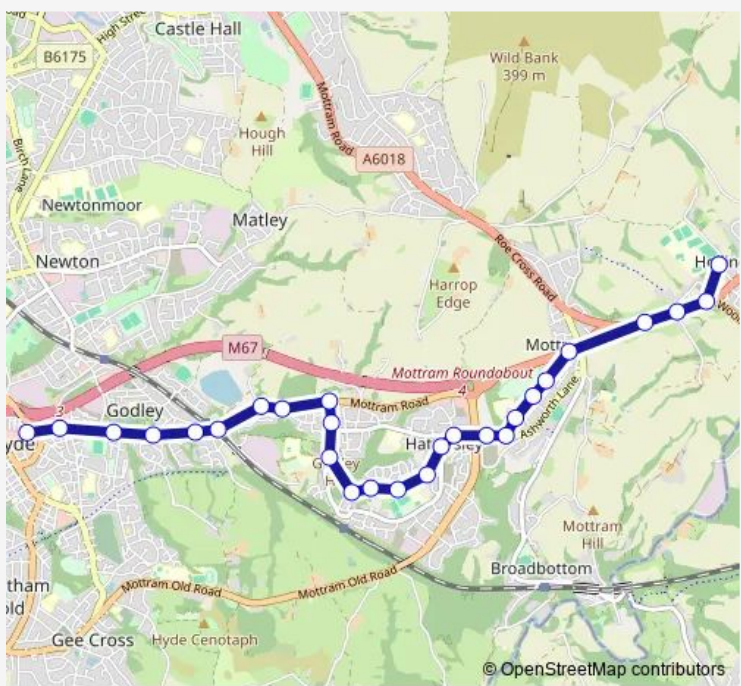

Bus 846 Longdendale High School - Hyde

[Go to website](#)

Direction
 Longdendale High School — Clarendon Square
 27 stops
[Open route schedule](#)

- Longdendale High School
- Gun Inn
- Carrhouse Lane
- Mottram Moor
- Mottram Junction
- John Kennedy Road
- Longdale Drive
- Lowry Grove
- John Kennedy Road
- Chain Bar Lane
- Melandra Crescent
- St Barnabas
- Callington Drive
- Sgt Mark Stansfield Way
- Fields Farm Close
- Waterside
- Porlock Avenue
- Underwood Road
- Hattersley Road West
- Pudding Lane
- Longlands Drive

Route schedule
 Longdendale High School — Clarendon Square

Monday	15:40
Tuesday	15:40
Wednesday	15:40
Thursday	14:20
Friday	14:20
Saturday	—
Sunday	—

Route info
 Direction: Longdendale High School
 Stops: 27
 Trip Duration: 0 hour 25 min

846 — Longdendale High School - Hyde **BusMaps**

Godley Station

Godley Station

St Pauls Hill Road

Taylor Street

Morrisons

Clarendon Square

Direction

Wednesday 07:39

Thursday 07:39

Friday 07:39

Saturday —

Sunday —

Route info

Direction: Clarendon Square

Stops: 27