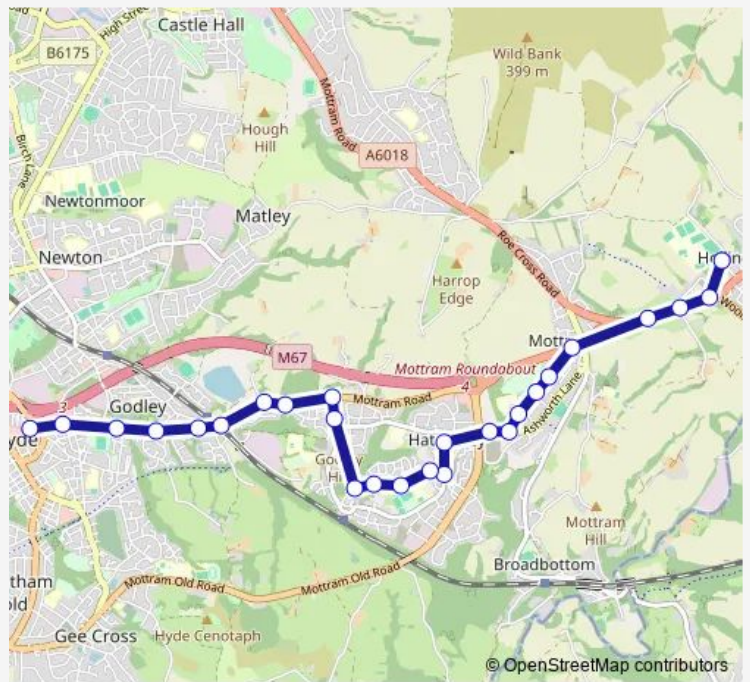

Bus 846 Longdendale High School - Hyde

[Go to website](#)

Direction
 Longdendale High School — Clarendon Square
 27 stops
[Open route schedule](#)

- Longdendale High School
- Gun Inn
- Carrhouse Lane
- Mottram Moor
- Mottram Junction
- John Kennedy Road
- Longdale Drive
- Lowry Grove
- John Kennedy Road
- Chain Bar Lane
- Melandra Crescent
- St Barnabas
- Callington Drive
- Sgt Mark Stansfield Way
- Fields Farm Close
- Waterside
- Porlock Avenue
- Underwood Road
- Hattersley Road West
- Pudding Lane
- Longlands Drive

Route schedule
 Longdendale High School — Clarendon Square

Monday	15:40
Tuesday	15:40
Wednesday	15:40
Thursday	14:20
Friday	14:20
Saturday	—
Sunday	—

Route info
 Direction: Longdendale High School
 Stops: 27
 Trip Duration: 0 hour 25 min

■ 846 — Hyde - Longdendale High School **BusMaps**

Godley Station

Godley Station

St Pauls Hill Road

Taylor Street

Morrisons

Clarendon Square

Direction

Wednesday 07:39

Thursday 07:39

Friday 07:39

Saturday —

Sunday —

Route info

Direction: Clarendon Square

Stops: 28