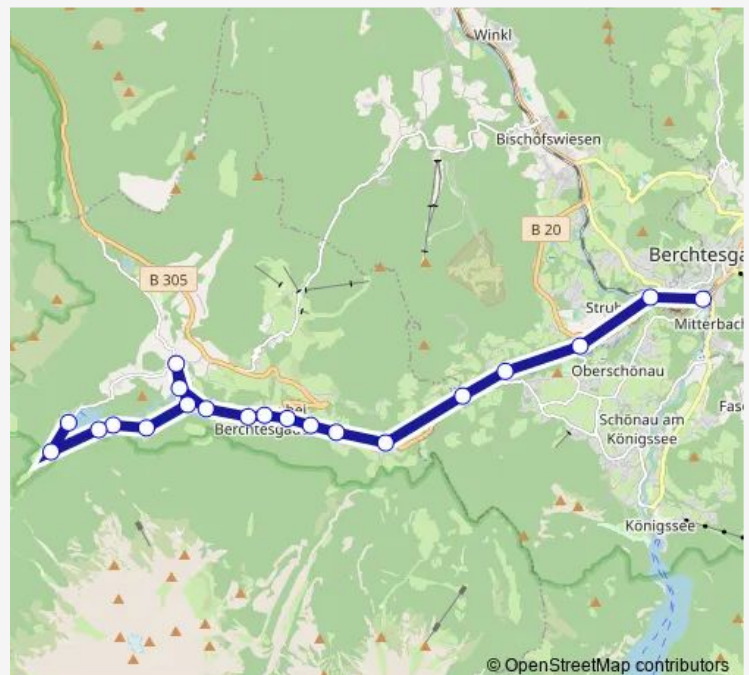

Hintermühle

Marxenbrücke

Brunnerlehen

Holzlagerplatz Blaueis

Hintersee Zauberwald

Auzinger

Hintersee

### Route schedule

Berchtesgaden Zentrum — Hintersee

Monday 18:10

Tuesday 18:10

Wednesday 18:10

Thursday 18:10

Friday 18:10

Saturday 18:10

### Route info

Direction: Berchtesgaden Zentrum

Stops: 19

Trip Duration: 0 hour 32 min

## Route info

Direction: Hintersee

Stops: 18

Trip Duration: 0 hour 27 min