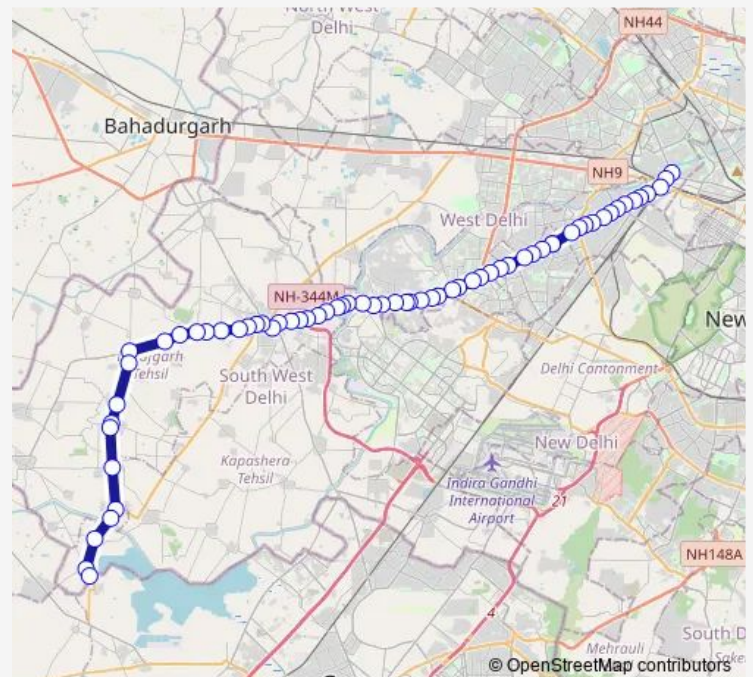

Bus 817aup

[Go to website](#)

Direction

Inderlok Metro Station — Dauralla Border

65 stops

[Open route schedule](#)

Inderlok Metro Station

Inderlok

Sant Pura

Tilak Nagar Crossing (Najafgarh Road)

Janak Puri Check Post

Route schedule

Inderlok Metro Station — Dauralla Border

Monday 05:45-16:45

Tuesday 05:45-16:45

Wednesday 05:45-16:45

Thursday 05:45-16:45

Friday 05:45-16:45

Saturday 05:45-16:45

Sunday 05:45-16:45

Route info

Direction: Inderlok Metro Station

Stops: 65

Trip Duration: 2 hour 30 min

817aup

BusMaps

Janakpuri East Metro Station/ Nangli Zalib

District Centre Nazafgarh Road

Dholi Piao

Vikaspuri Crossing (Shivaji Marg)

Uttam Nagar Terminal

Uttam Nagar