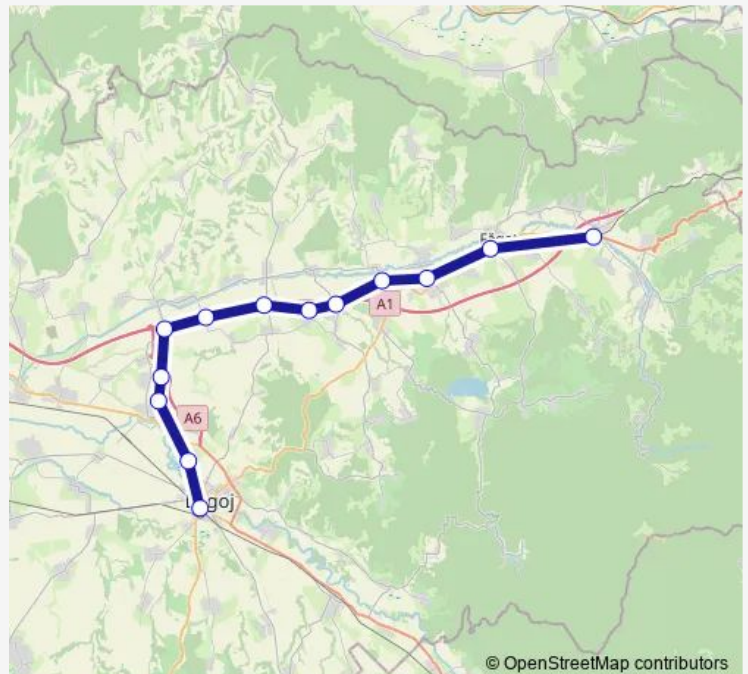

Rail R: Margina - Lugoj R: Margina - Făget - Răchita h. - Mănăştur Hm. - Traian Vuia h. - Susani Bega h. - Cliciova - Nevrincea h. - Balinţ h. - Păru h. - Costeiu Mare Hm. - Lugoj Nord h. - Lugoj

[Go to website](#)

Lugoj

Route schedule

Margina — Lugoj

Monday	04:50-11:31
Tuesday	04:50-11:31
Wednesday	04:50-11:31
Thursday	04:50-11:31
Friday	04:50-11:31
Saturday	04:50-11:31
Sunday	04:50-11:31

Route info

Direction: Margina

Stops: 13

Trip Duration: 1 hour 6 min

R: Margina - Lugoj Rail time schedules and route maps are available in an offline PDF at busmaps.com. Use the busmaps.com website to see live bus times, train schedule or subway schedule, and step-by-step directions for all public transit in Lugoj