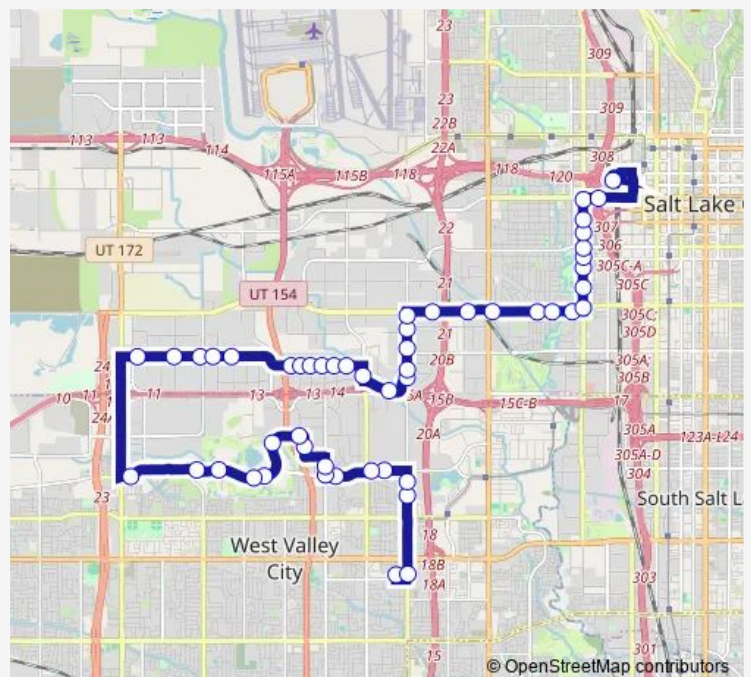

3850 W @ 2491 S

2400 S @ 3860 W

Lake Park Blvd @ 2476 S

Lake Park Blvd @ 4170 W

Lake Park Blvd @ 4256 W

Lake Park Blvd @ 4646 W

Lake Park Blvd @ 4788 W

2700 S @ 5520 W

1730 S @ 5381 W

1730 S @ 5077 W

1730 S @ 4815 W

1730 S @ 4695 W

Route schedule

West Valley Central Station (Bay D) — Salt Lake Central Station (Arrival)

Monday	05:14-16:42
Tuesday	05:14-16:42
Wednesday	05:14-16:42
Thursday	05:14-16:42
Friday	05:14-16:42
Saturday	—
Sunday	—

Route info

Direction: West Valley Central Station (Bay D)

Stops: 51

Trip Duration: 1 hour 7 min

513 — Industrial Business Park Shuttle

1730 S @ 4512 W

1820 S / Bangerter Hwy (Eb)

1820 S / 3850 W (Eb)

Route info

Direction: Salt Lake Central Station (Bay A)

Stops: 49

Trip Duration: 1 hour 4 min

1820 S / 3850 W (Wb)

1820 S / Bangerter Hwy (Wb)

4130 W @ 1775 S

1730 S @ 4488 W