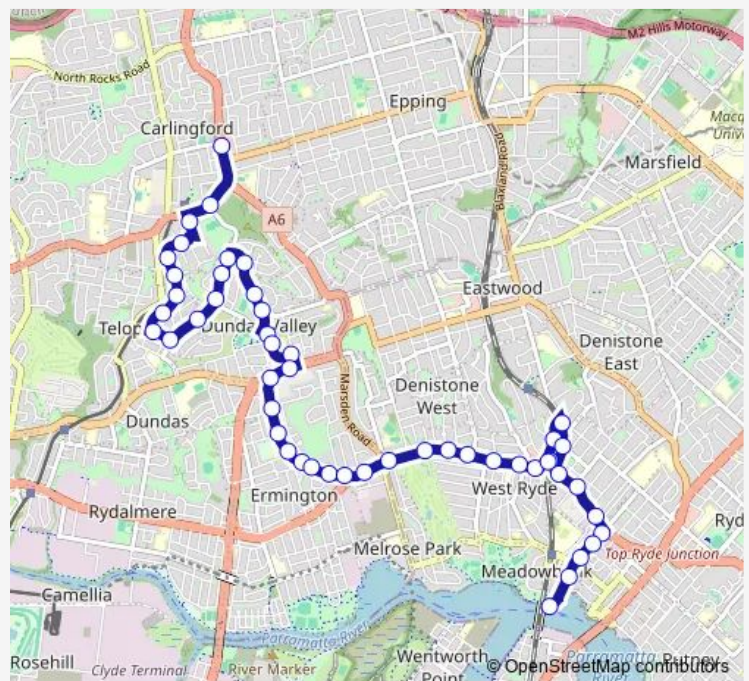

Victoria Rd Opp Mirool St

Ryde Parramatta Golf Club, Victoria Rd

Victoria Rd At Wharf Rd

Kissing Point Rd After Victoria Rd

Route schedule

Meadowbank Wharf, Bowden St — Carlingford Court, Rembrandt St

Monday 06:20-19:42

Tuesday 06:20-19:42

Wednesday 06:20-19:42

Thursday 06:20-19:42

Friday 06:20-19:42

Saturday —

Sunday —

Route info

Direction: Meadowbank Wharf, Bowden St

Stops: 50

Trip Duration: 0 hour 40 min

Kissing Point Rd At Deakin St

Kissing Point Rd At Stevens St

Kissing Point Rd Opp Delaware Rd

Kissing Point Rd At Vignes St

Kissing Point Rd At Bartlett St

Kissing Point Rd At Bennetts Rd East

Kissing Point Rd Opp Timor Army Barracks

Stewart St Opp Lottie Stewart Hospital

Yates Av After King St

Yates Av Opp Yates Avenue Public School

Dundas Park, Yates Av

Alexander St Opp Perry St

Sir Thomas Mitchell Reserve, Alexander St